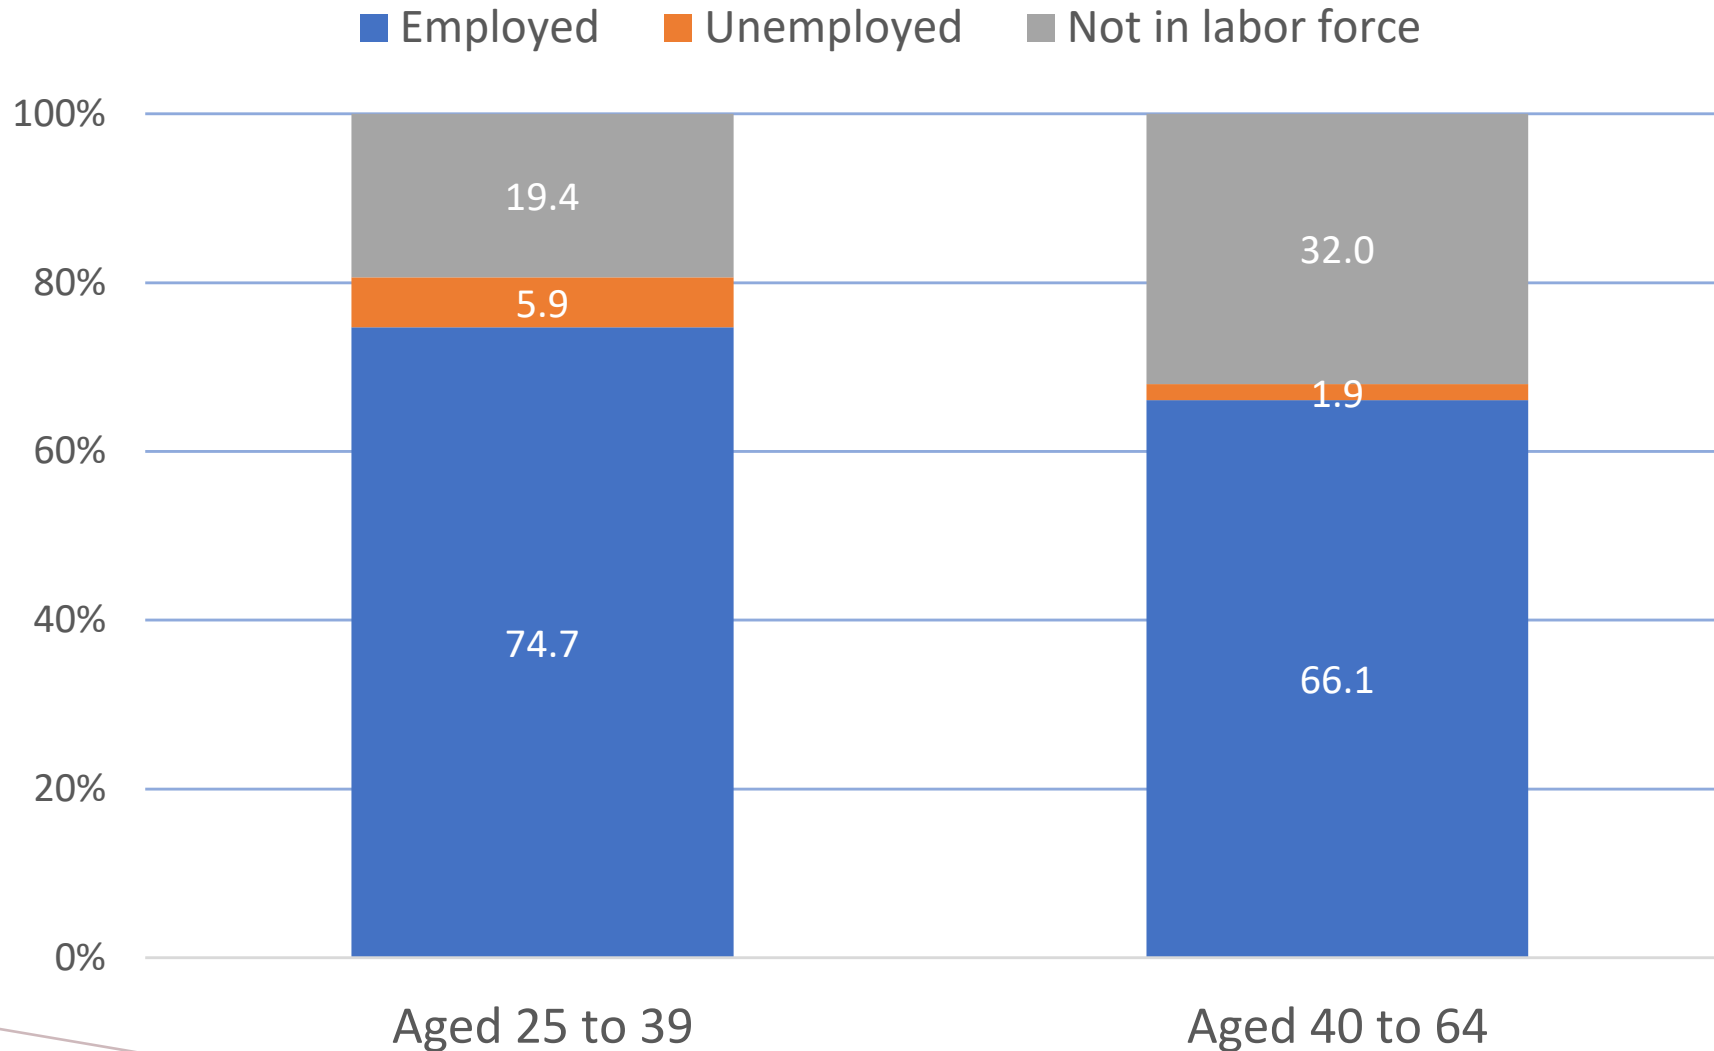

EDUCATIONAL ATTAINMENT OF 25 TO 64 YEAR OLD'S BY RACE/ETHNICITY – SULLIVAN COUNTY (2019)

Source: U.S. Census Bureau, American Community Survey Public Use Microdata Samples

EMPLOYMENT AND WORKFORCE

PERSONAL INCOME PER CAPITA

SULLIVAN COUNTY, ETSU REGION, TN

Source: U.S. Bureau of Economic Analysis

EMPLOYMENT STATUS (2019)

SULLIVAN COUNTY, ETSU REGION, TN

EMPLOYMENT STATUS BY AGE-GROUP (2019)

SULLIVAN COUNTY

OCCUPATIONS OF 25 TO 64 YEAR OLD'S

SULLIVAN COUNTY (2019)

ANNUAL NET MIGRATION OF 25 TO 64 YEAR OLDS

SULLIVAN COUNTY (2015-2019)

By Level of Education

Graduate, Professional

Bachelor's

Associate's

Some College