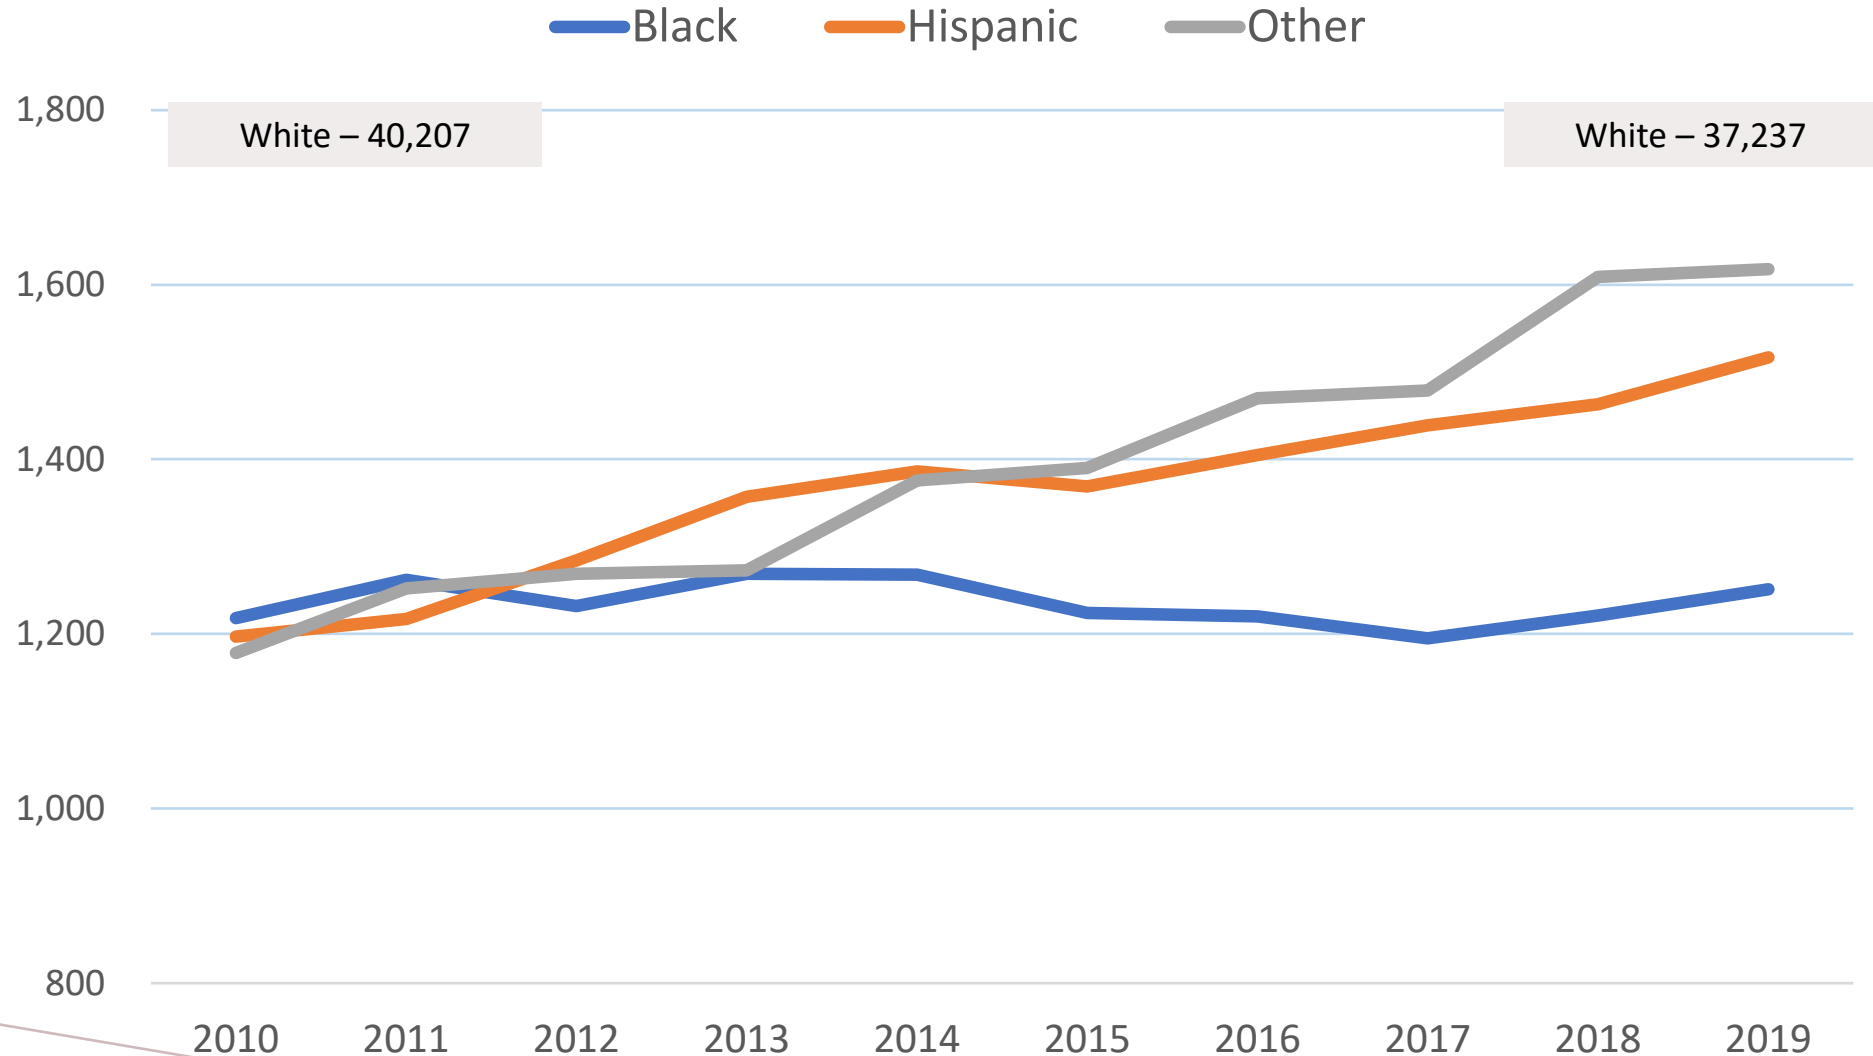

POPULATION

POPULATION CHANGE BY AGE-GROUP

SULLIVAN COUNTY 2010 TO 2030

POPULATION ESTIMATES OF MINORITIES – AGE 0 TO 24 SULLIVAN COUNTY (2010 TO 2019)

CHANGE IN K-12 ENROLLMENT

**SULLIVAN
COUNTY**

EDUCATION

EDUCATIONAL ATTAINMENT OF 25 TO 64 YEAR OLD'S SULLIVAN COUNTY, ETSU REGION, TN (2019)

Source: U.S. Census Bureau, American Community Survey Public Use Microdata Samples

EDUCATIONAL ATTAINMENT OF 25 TO 39 YEAR OLD'S SULLIVAN COUNTY, ETSU REGION, TN (2019)