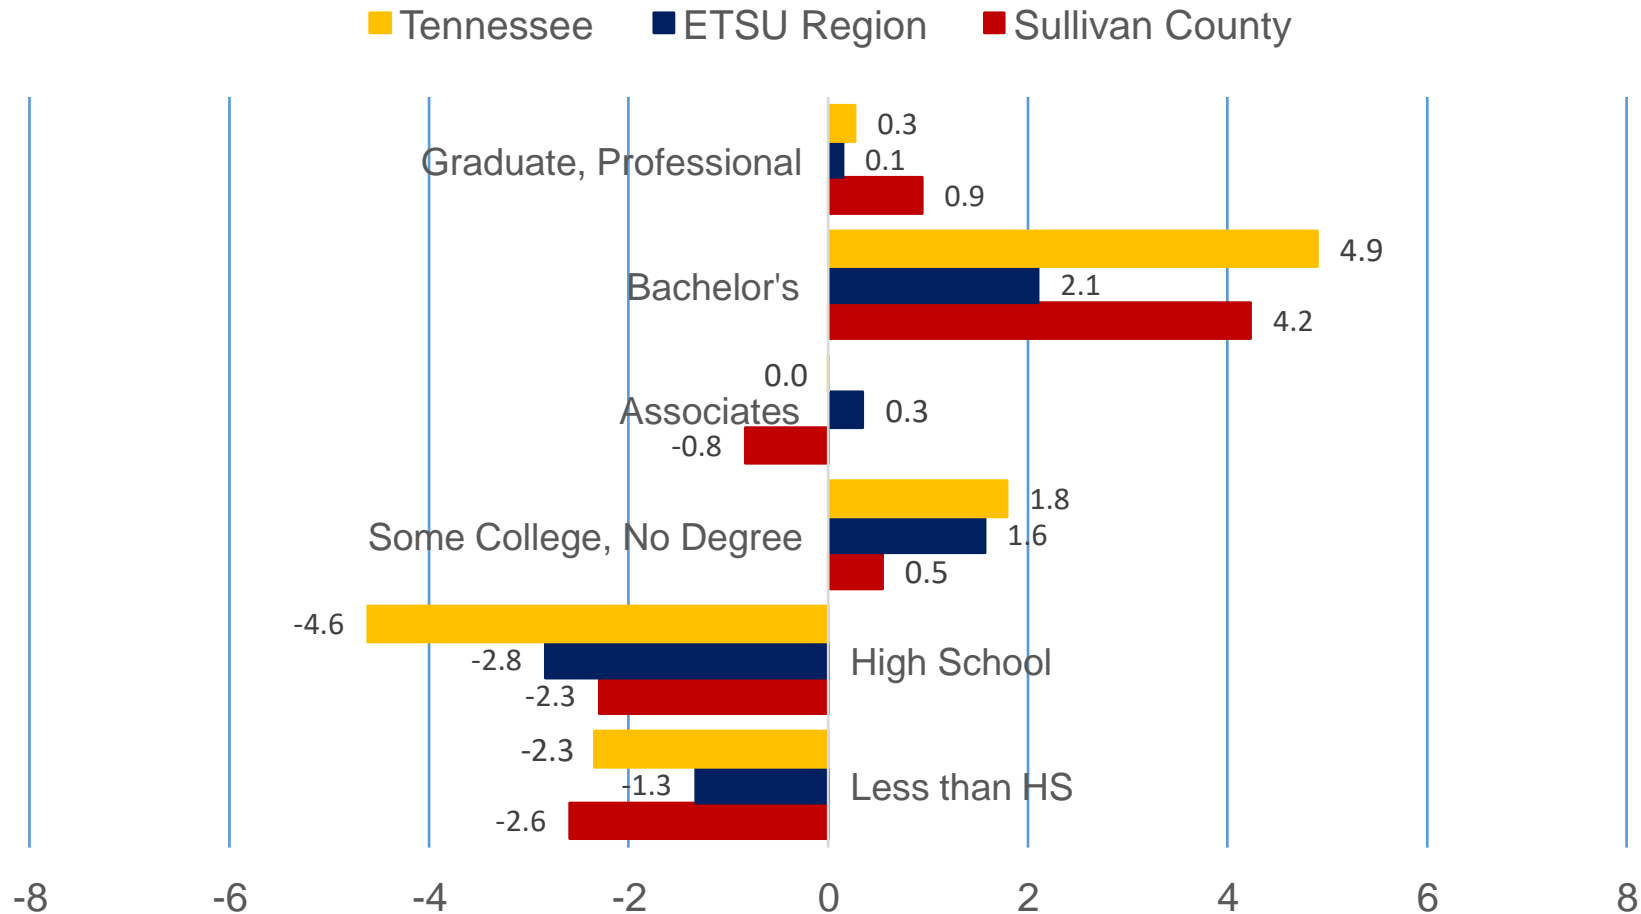

POPULATION

POPULATION CHANGE BY AGE-GROUP

SULLIVAN COUNTY 2010 TO 2030

POPULATION ESTIMATES OF MINORITIES – AGE 0 TO 24 SULLIVAN COUNTY (2010 TO 2019)

CHANGE IN K-12 ENROLLMENT

**SULLIVAN
COUNTY**

EDUCATION

EDUCATIONAL ATTAINMENT OF 25 TO 64 YEAR OLD'S SULLIVAN COUNTY, ETSU REGION, TN (2019)

Source: U.S. Census Bureau, American Community Survey Public Use Microdata Samples

EDUCATIONAL ATTAINMENT OF 25 TO 39 YEAR OLD'S SULLIVAN COUNTY, ETSU REGION, TN (2019)

Source: U.S. Census Bureau, American Community Survey Public Use Microdata Samples

PERCENTAGE CHANGE IN EDUCATIONAL ATTAINMENT FROM YOUNG (AGED 25 TO 39) TO OLDER (40 TO 64)

SULLIVAN COUNTY, ETSU REGION, TN (2019)

EDUCATIONAL ATTAINMENT OF 25 TO 64 YEAR OLD'S BY RACE/ETHNICITY – SULLIVAN COUNTY (2019)

Source: U.S. Census Bureau, American Community Survey Public Use Microdata Samples

EMPLOYMENT AND WORKFORCE

PERSONAL INCOME PER CAPITA