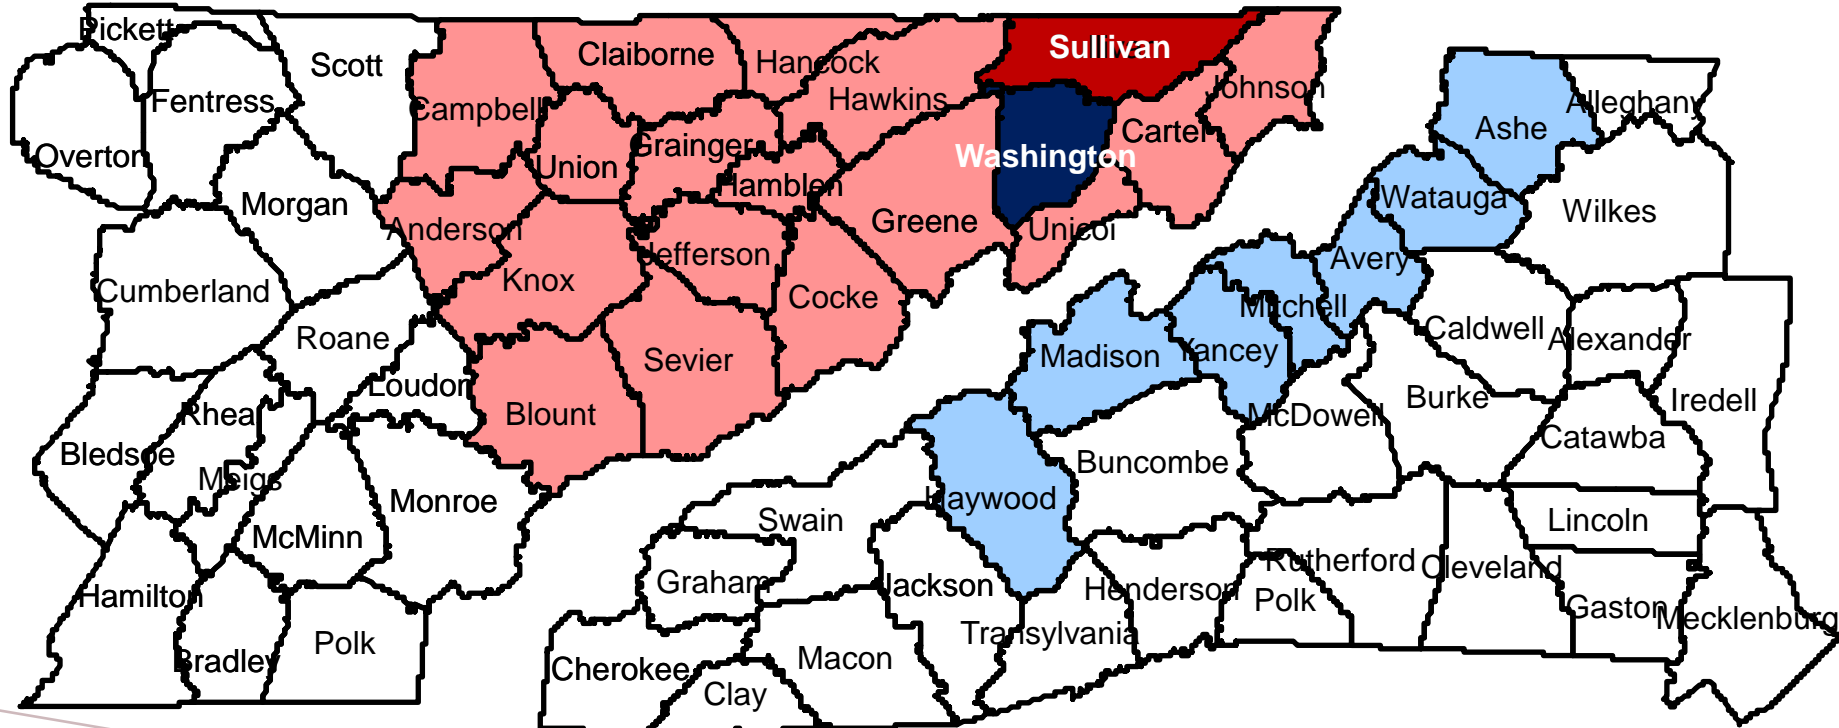

ETSU STEWARDSHIP OF PLACE

SPOTLIGHT ON
SULLIVAN COUNTY

May 2021

THE EDUCATION PIPELINE LEADING TO ETSU

REGION-COUNTIES PRIMARILY SERVED

First-Time Freshmen – 68%

All Undergraduates – 74%

Combined Public Use Microdata Areas (PUMAs) for ETSU Region

Lowest Unit of Analysis for Most U.S. Census Bureau Data

PUMA	County and City
900	Campbell, Claiborne, Scott, Morgan & Hancock Counties
1000	Hawkins & Sullivan (Northwest) Counties--Kingsport City
1100	Sullivan County (Southeast)--Bristol City
1200	Greene, Carter, Unicoi & Johnson Counties
1300	Washington County--Johnson City
1400	Hamblen, Cocke & Grainger Counties
1500	Sevier & Jefferson Counties
1601	Anderson, Union & Knox (North) Counties--Oak Ridge (East) & Clinton Cities
1602	Knox County (East)
1603	Knoxville City
1604	Knox County (West)--Farragut Town
1700	Blount County

EDUCATIONAL ATTAINMENT OF 25 TO 64 YEAR OLD'S SULLIVAN COUNTY, ETSU REGION, TN (2019)

Source: U.S. Census Bureau, American Community Survey Public Use Microdata Samples

EDUCATIONAL ATTAINMENT OF 25 TO 39 YEAR OLD'S SULLIVAN COUNTY, ETSU REGION, TN (2019)

SULLIVAN COUNTY, ETSU REGION, TN

Source: U.S. Bureau of Economic Analysis

EMPLOYMENT STATUS (2019)

SULLIVAN COUNTY, ETSU REGION, TN

EMPLOYMENT STATUS BY AGE-GROUP (2019)

SULLIVAN COUNTY

OCCUPATIONS OF 25 TO 64 YEAR OLD'S