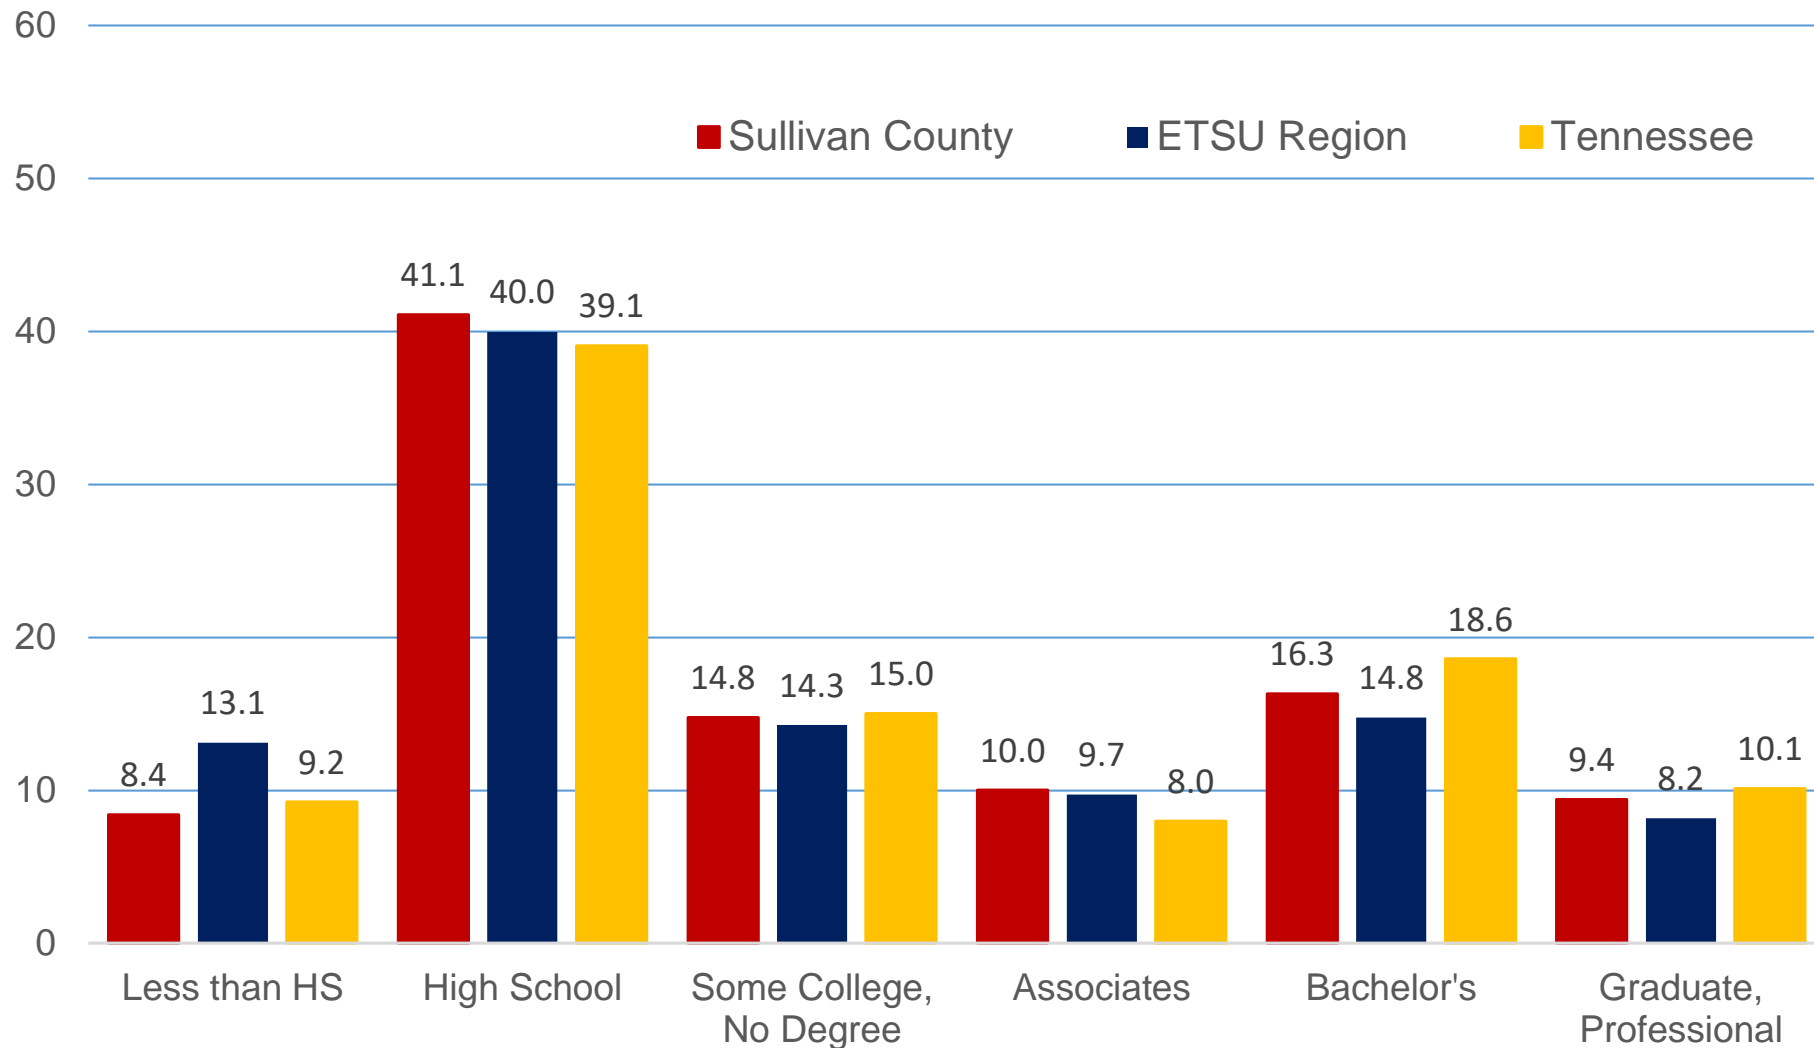

ETSU STEWARDSHIP OF PLACE

SPOTLIGHT ON
SULLIVAN COUNTY

May 2021

THE EDUCATION PIPELINE LEADING TO ETSU

REGION-COUNTIES PRIMARILY SERVED

First-Time Freshmen – 68%

All Undergraduates – 74%

Combined Public Use Microdata Areas (PUMAs) for ETSU Region

POPULATION

POPULATION CHANGE BY AGE-GROUP

SULLIVAN COUNTY 2010 TO 2030

POPULATION ESTIMATES OF MINORITIES – AGE 0 TO 24 SULLIVAN COUNTY (2010 TO 2019)

CHANGE IN K-12 ENROLLMENT

**SULLIVAN
COUNTY**

EDUCATION

EDUCATIONAL ATTAINMENT OF 25 TO 64 YEAR OLD'S SULLIVAN COUNTY, ETSU REGION, TN (2019)

Source: U.S. Census Bureau, American Community Survey Public Use Microdata Samples

EDUCATIONAL ATTAINMENT OF 25 TO 39 YEAR OLD'S SULLIVAN COUNTY, ETSU REGION, TN (2019)

Source: U.S. Census Bureau, American Community Survey Public Use Microdata Samples

PERCENTAGE CHANGE IN EDUCATIONAL ATTAINMENT FROM YOUNG (AGED 25 TO 39) TO OLDER (40 TO 64)

SULLIVAN COUNTY, ETSU REGION, TN (2019)