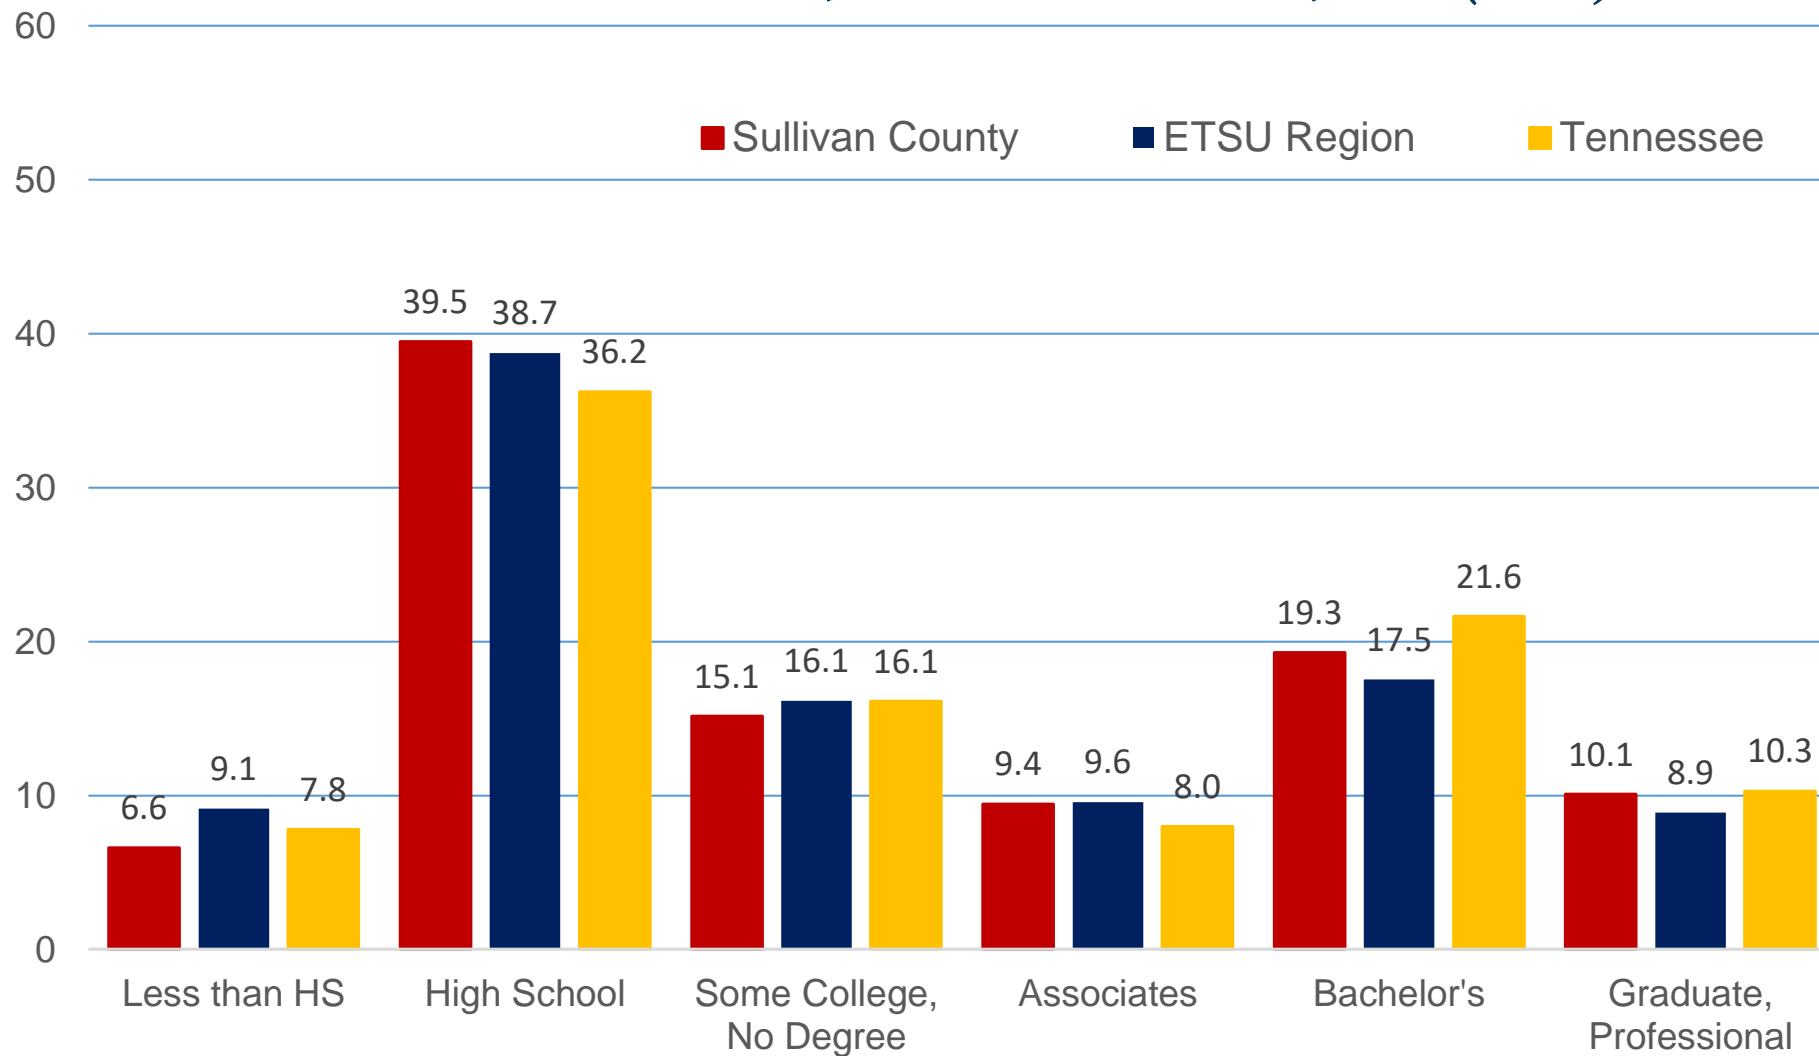

ETSU STEWARDSHIP OF PLACE

SPOTLIGHT ON
SULLIVAN COUNTY

May 2021

THE EDUCATION PIPELINE LEADING TO ETSU

REGION-COUNTIES PRIMARILY SERVED

First-Time Freshmen – 68%

All Undergraduates – 74%

Combined Public Use Microdata Areas (PUMAs) for ETSU Region

POPULATION

POPULATION CHANGE BY AGE-GROUP

SULLIVAN COUNTY 2010 TO 2030

POPULATION ESTIMATES OF MINORITIES – AGE 0 TO 24 SULLIVAN COUNTY (2010 TO 2019)

CHANGE IN K-12 ENROLLMENT

**SULLIVAN
COUNTY**

EDUCATION

EDUCATIONAL ATTAINMENT OF 25 TO 64 YEAR OLD'S SULLIVAN COUNTY, ETSU REGION, TN (2019)

Source: U.S. Census Bureau, American Community Survey Public Use Microdata Samples

EDUCATIONAL ATTAINMENT OF 25 TO 39 YEAR OLD'S SULLIVAN COUNTY, ETSU REGION, TN (2019)

Source: U.S. Census Bureau, American Community Survey Public Use Microdata Samples

PERCENTAGE CHANGE IN EDUCATIONAL ATTAINMENT FROM YOUNG (AGED 25 TO 39) TO OLDER (40 TO 64)

SULLIVAN COUNTY, ETSU REGION, TN (2019)