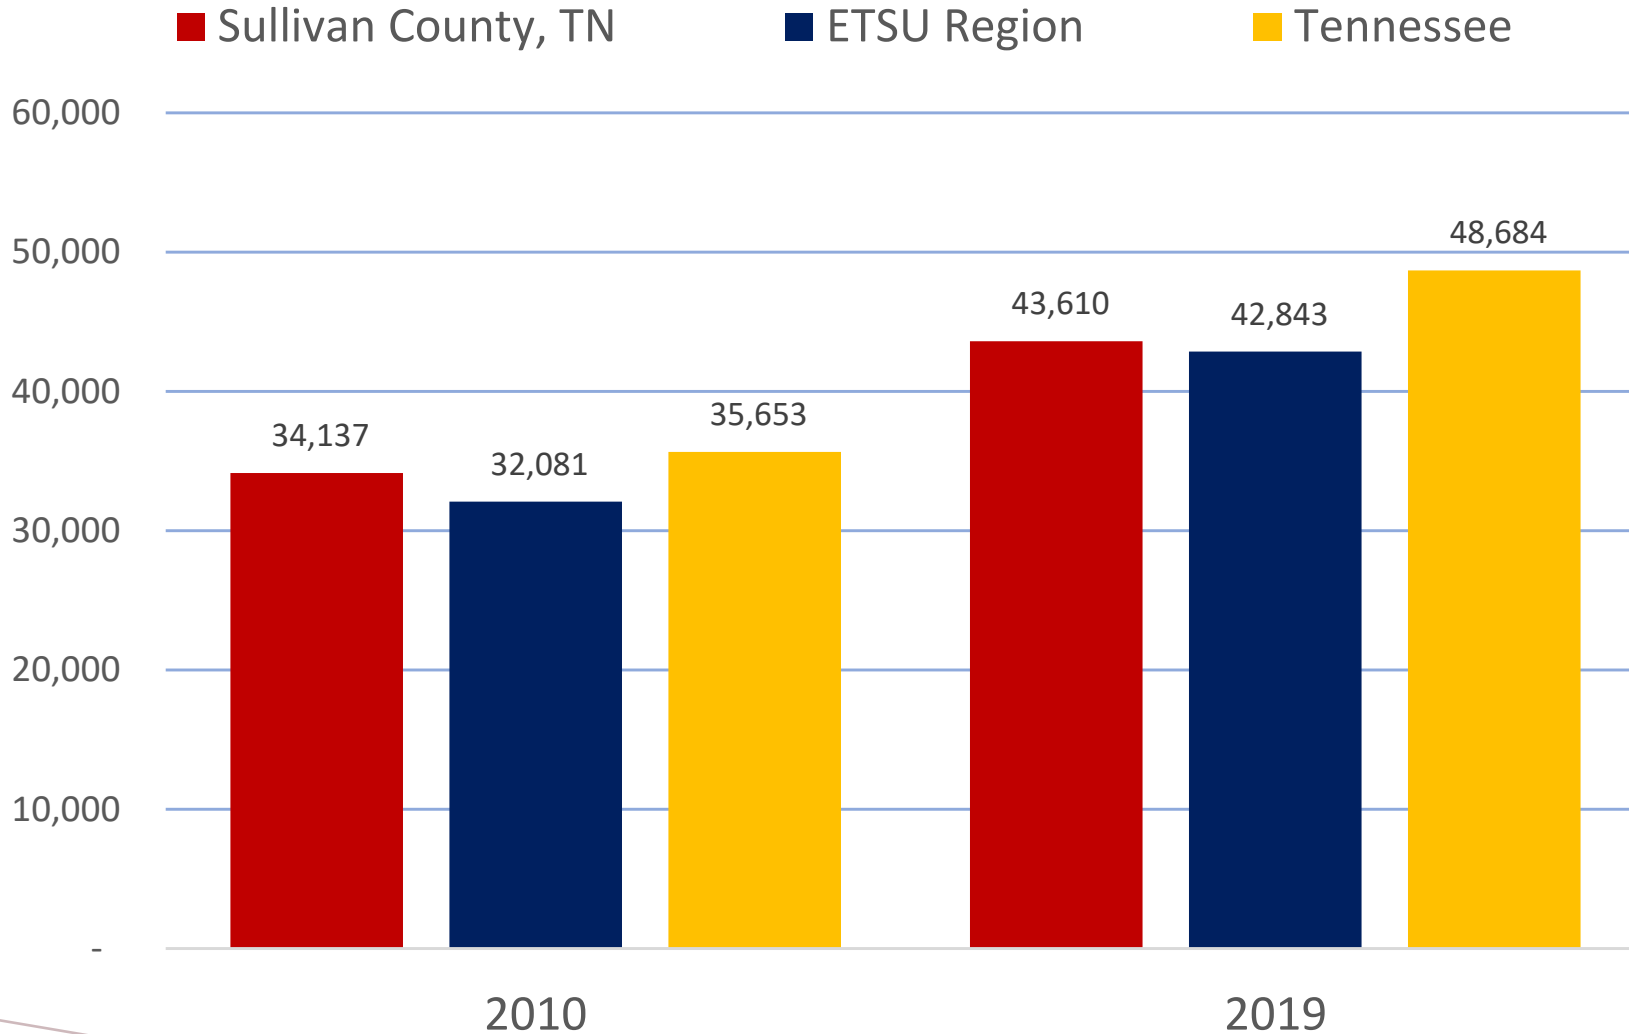

EDUCATIONAL ATTAINMENT OF 25 TO 64 YEAR OLD'S BY RACE/ETHNICITY – SULLIVAN COUNTY (2019)

Source: U.S. Census Bureau, American Community Survey Public Use Microdata Samples

EMPLOYMENT AND WORKFORCE

PERSONAL INCOME PER CAPITA

SULLIVAN COUNTY, ETSU REGION, TN

Source: U.S. Bureau of Economic Analysis

EMPLOYMENT STATUS (2019)

SULLIVAN COUNTY, ETSU REGION, TN

EMPLOYMENT STATUS BY AGE-GROUP (2019)

SULLIVAN COUNTY

OCCUPATIONS OF 25 TO 64 YEAR OLD'S