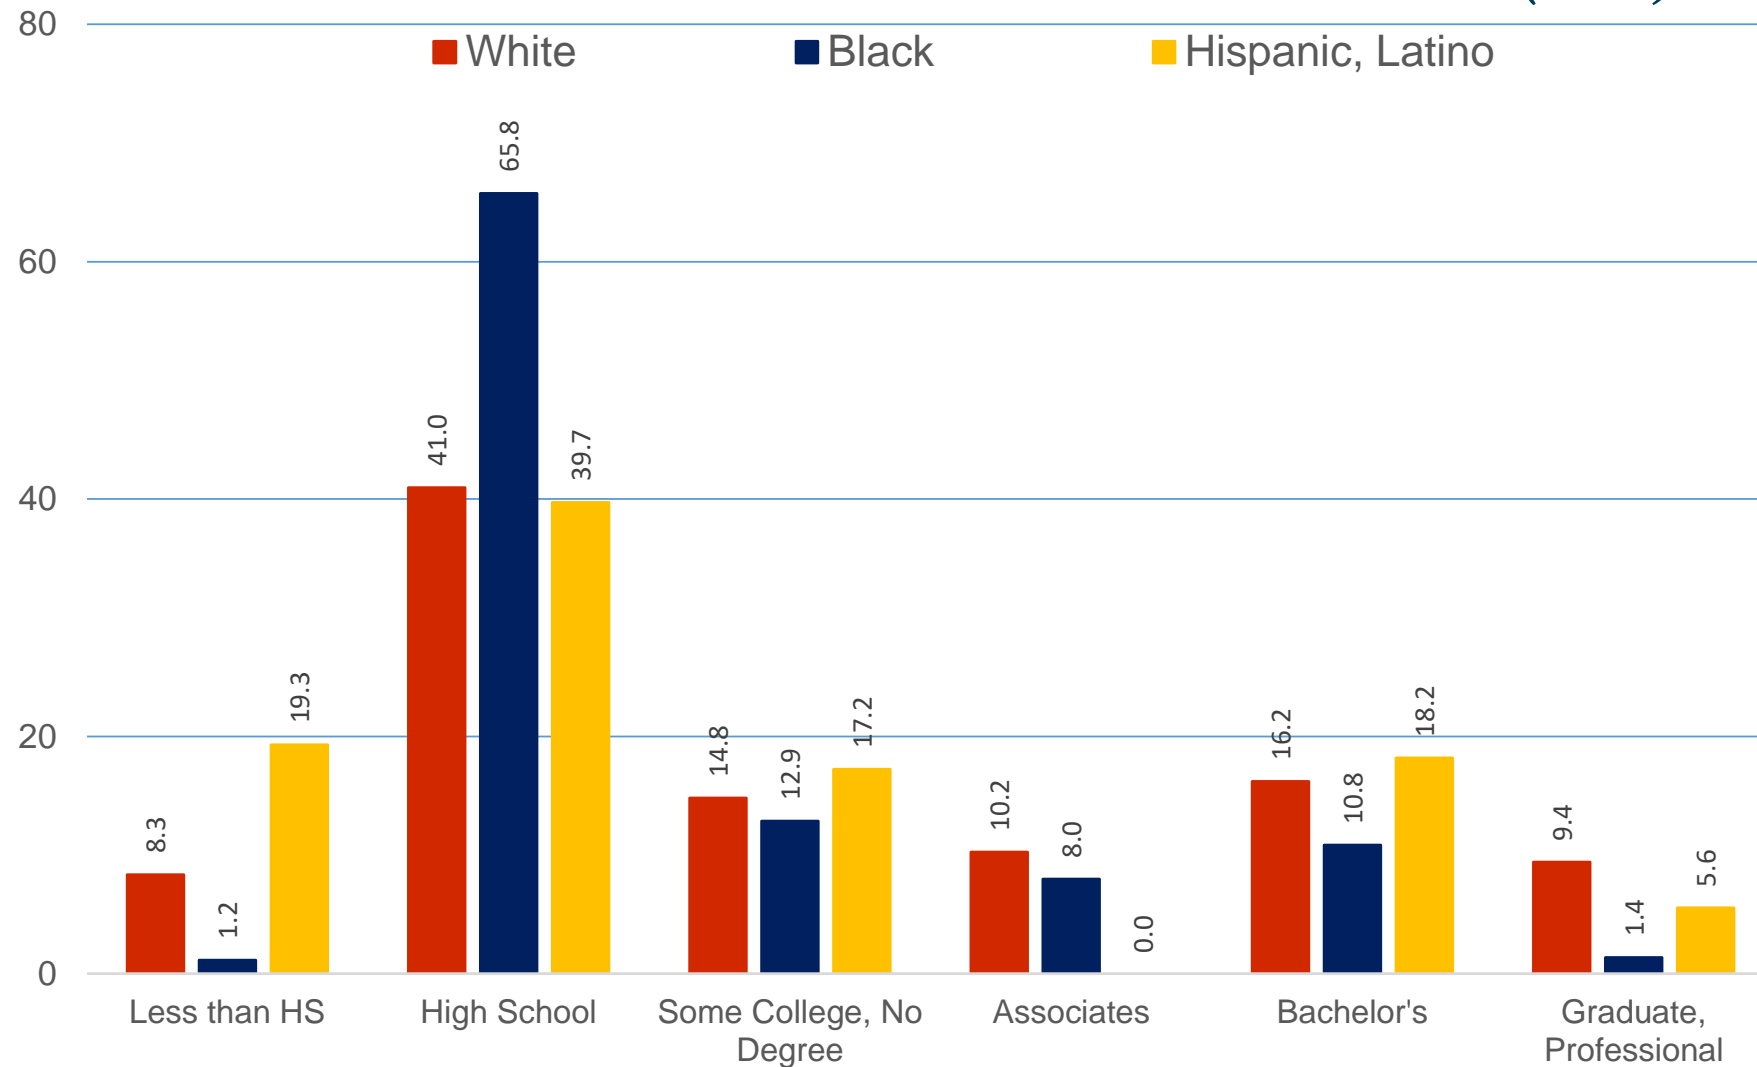

POPULATION

POPULATION CHANGE BY AGE-GROUP

SULLIVAN COUNTY 2010 TO 2030

POPULATION ESTIMATES OF MINORITIES – AGE 0 TO 24 SULLIVAN COUNTY (2010 TO 2019)

CHANGE IN K-12 ENROLLMENT

**SULLIVAN
COUNTY**

EDUCATION

EDUCATIONAL ATTAINMENT OF 25 TO 64 YEAR OLD'S SULLIVAN COUNTY, ETSU REGION, TN (2019)

Source: U.S. Census Bureau, American Community Survey Public Use Microdata Samples

EDUCATIONAL ATTAINMENT OF 25 TO 39 YEAR OLD'S SULLIVAN COUNTY, ETSU REGION, TN (2019)

Source: U.S. Census Bureau, American Community Survey Public Use Microdata Samples

PERCENTAGE CHANGE IN EDUCATIONAL ATTAINMENT FROM YOUNG (AGED 25 TO 39) TO OLDER (40 TO 64)

SULLIVAN COUNTY, ETSU REGION, TN (2019)

EDUCATIONAL ATTAINMENT OF 25 TO 64 YEAR OLD'S BY RACE/ETHNICITY – SULLIVAN COUNTY (2019)

Source: U.S. Census Bureau, American Community Survey Public Use Microdata Samples

EMPLOYMENT AND WORKFORCE

PERSONAL INCOME PER CAPITA