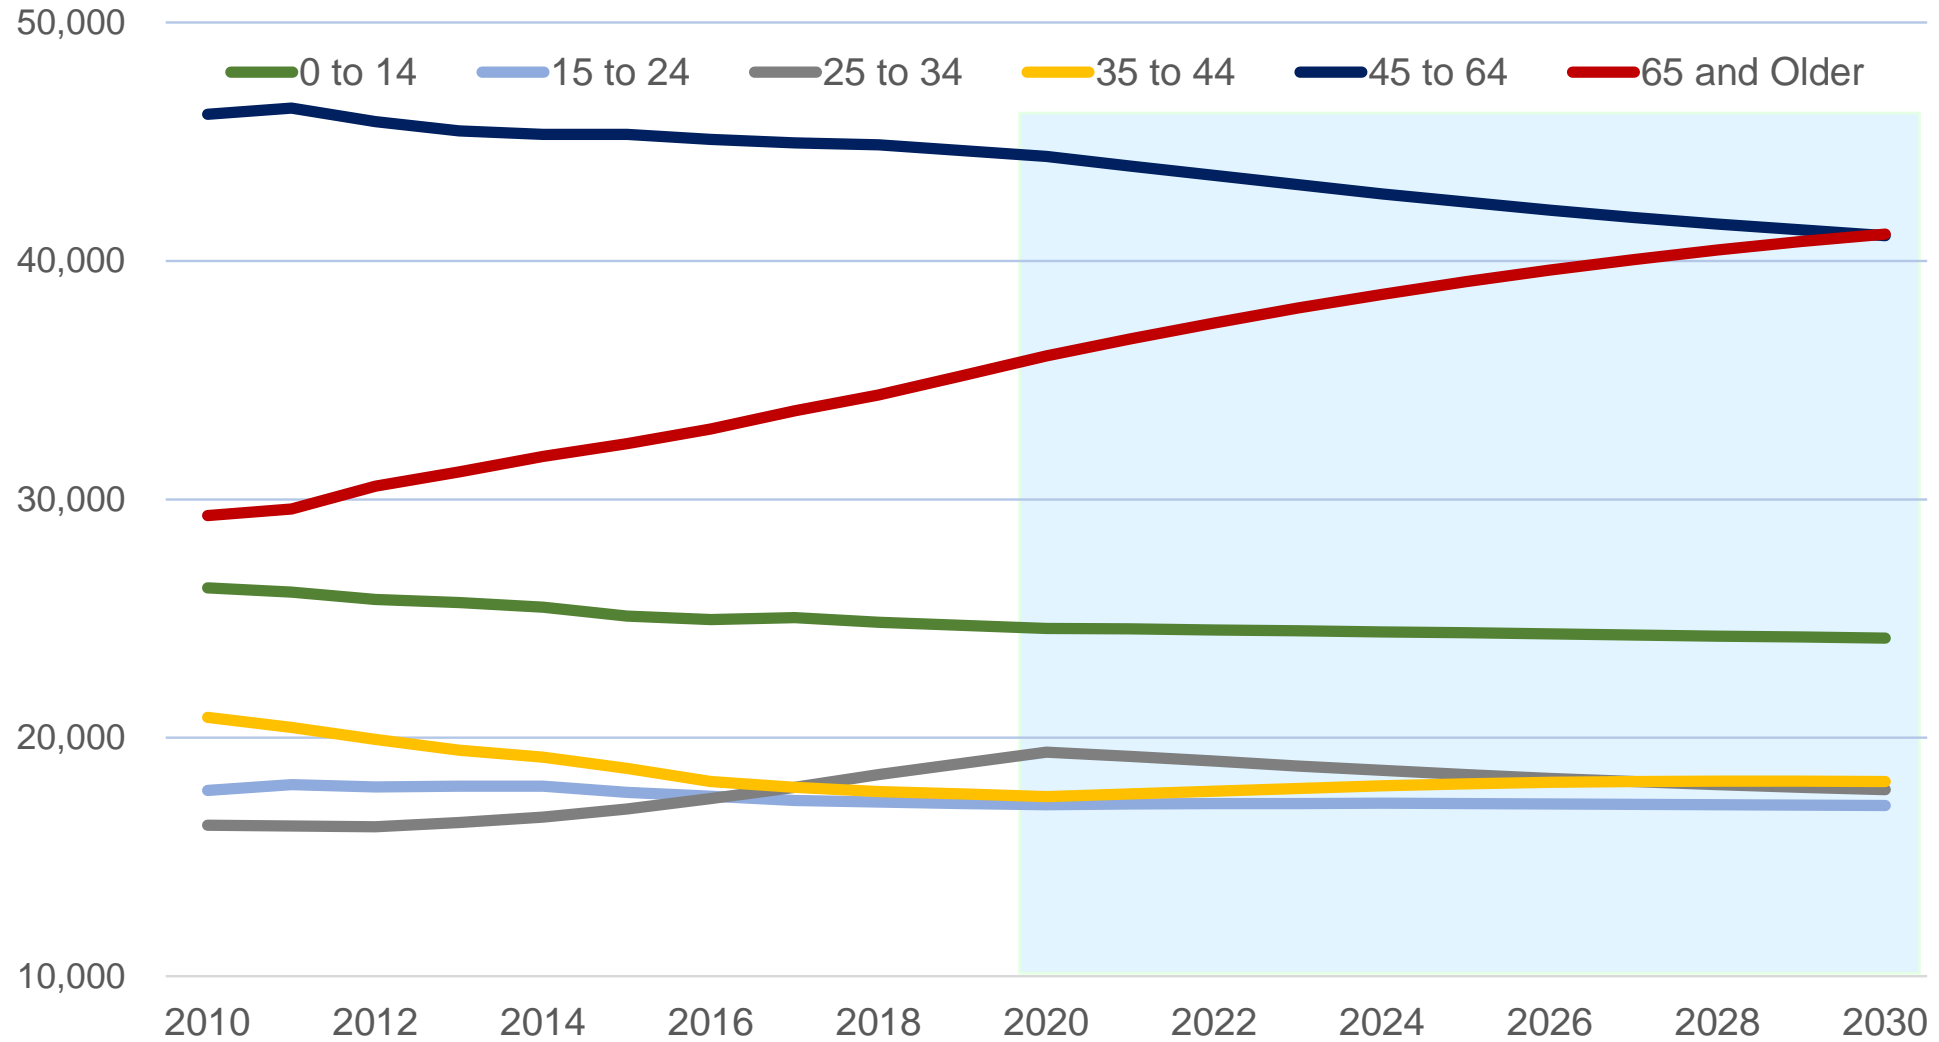

ETSU STEWARDSHIP OF PLACE

SPOTLIGHT ON
SULLIVAN COUNTY

May 2021

THE EDUCATION PIPELINE LEADING TO ETSU

REGION-COUNTIES PRIMARILY SERVED

First-Time Freshmen – 68%

All Undergraduates – 74%

Combined Public Use Microdata Areas (PUMAs) for ETSU Region

POPULATION

POPULATION CHANGE BY AGE-GROUP

SULLIVAN COUNTY 2010 TO 2030

POPULATION ESTIMATES OF MINORITIES – AGE 0 TO 24 SULLIVAN COUNTY (2010 TO 2019)

CHANGE IN K-12 ENROLLMENT

**SULLIVAN
COUNTY**

EDUCATION