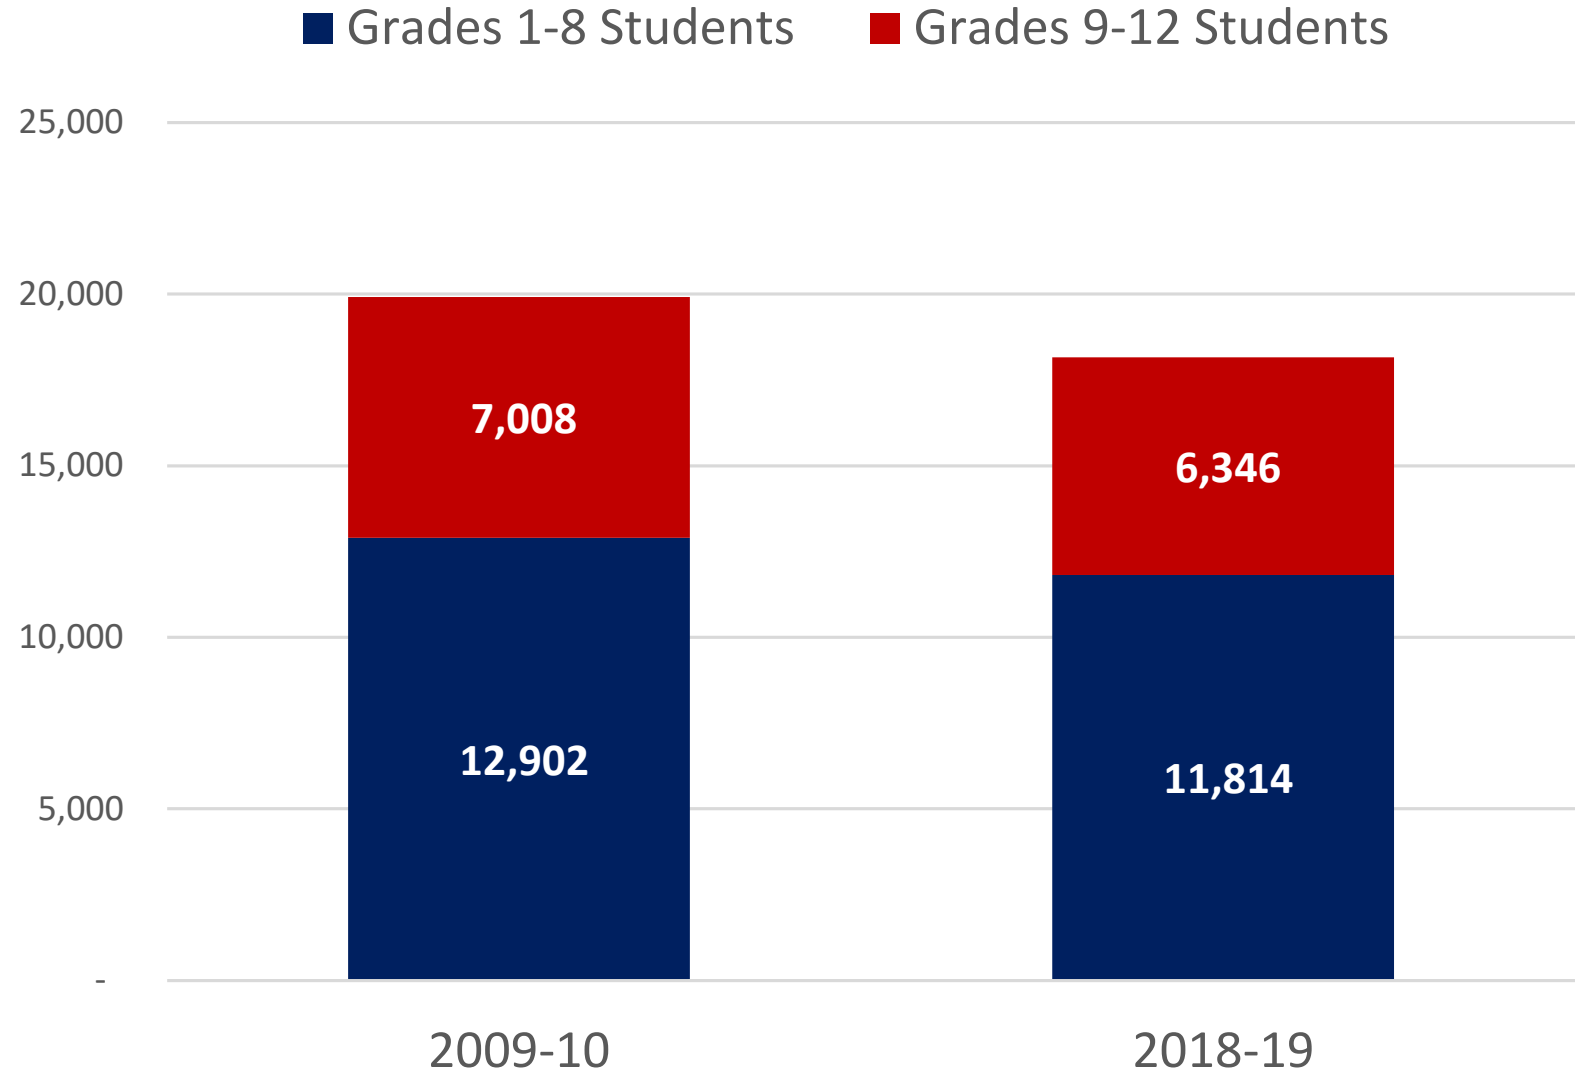

POPULATION

POPULATION CHANGE BY AGE-GROUP

SULLIVAN COUNTY 2010 TO 2030

POPULATION ESTIMATES OF MINORITIES – AGE 0 TO 24 SULLIVAN COUNTY (2010 TO 2019)

CHANGE IN K-12 ENROLLMENT

**SULLIVAN
COUNTY**

EDUCATION

EDUCATIONAL ATTAINMENT OF 25 TO 64 YEAR OLD'S SULLIVAN COUNTY, ETSU REGION, TN (2019)

Source: U.S. Census Bureau, American Community Survey Public Use Microdata Samples

EDUCATIONAL ATTAINMENT OF 25 TO 39 YEAR OLD'S SULLIVAN COUNTY, ETSU REGION, TN (2019)