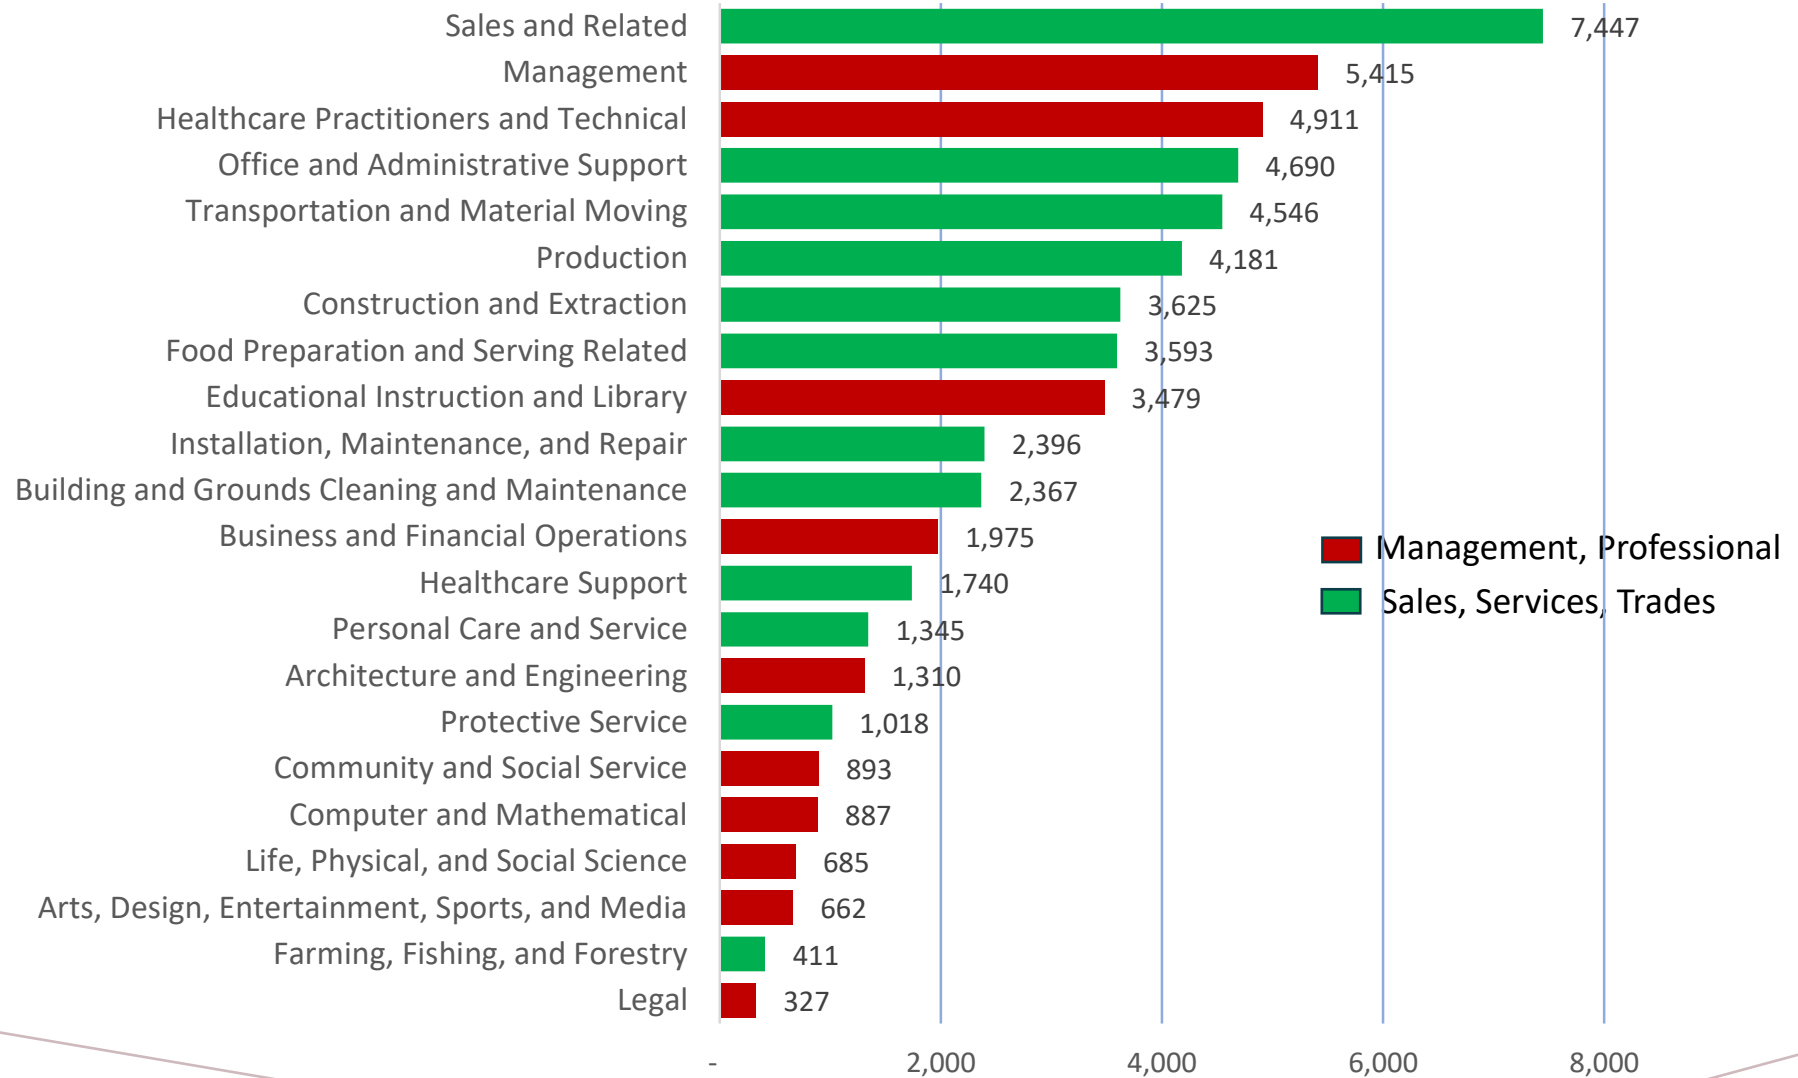

EDUCATIONAL ATTAINMENT OF 25 TO 64 YEAR OLD'S BY RACE/ETHNICITY – SULLIVAN COUNTY (2019)

Source: U.S. Census Bureau, American Community Survey Public Use Microdata Samples

EMPLOYMENT AND WORKFORCE

PERSONAL INCOME PER CAPITA

SULLIVAN COUNTY, ETSU REGION, TN

Source: U.S. Bureau of Economic Analysis

EMPLOYMENT STATUS (2019)

SULLIVAN COUNTY, ETSU REGION, TN

EMPLOYMENT STATUS BY AGE-GROUP (2019)

SULLIVAN COUNTY

OCCUPATIONS OF 25 TO 64 YEAR OLD'S

SULLIVAN COUNTY (2019)

ANNUAL NET MIGRATION OF 25 TO 64 YEAR OLDS

SULLIVAN COUNTY (2015-2019)

By Level of Education

Graduate, Professional

Bachelor's

Associate's

Some College