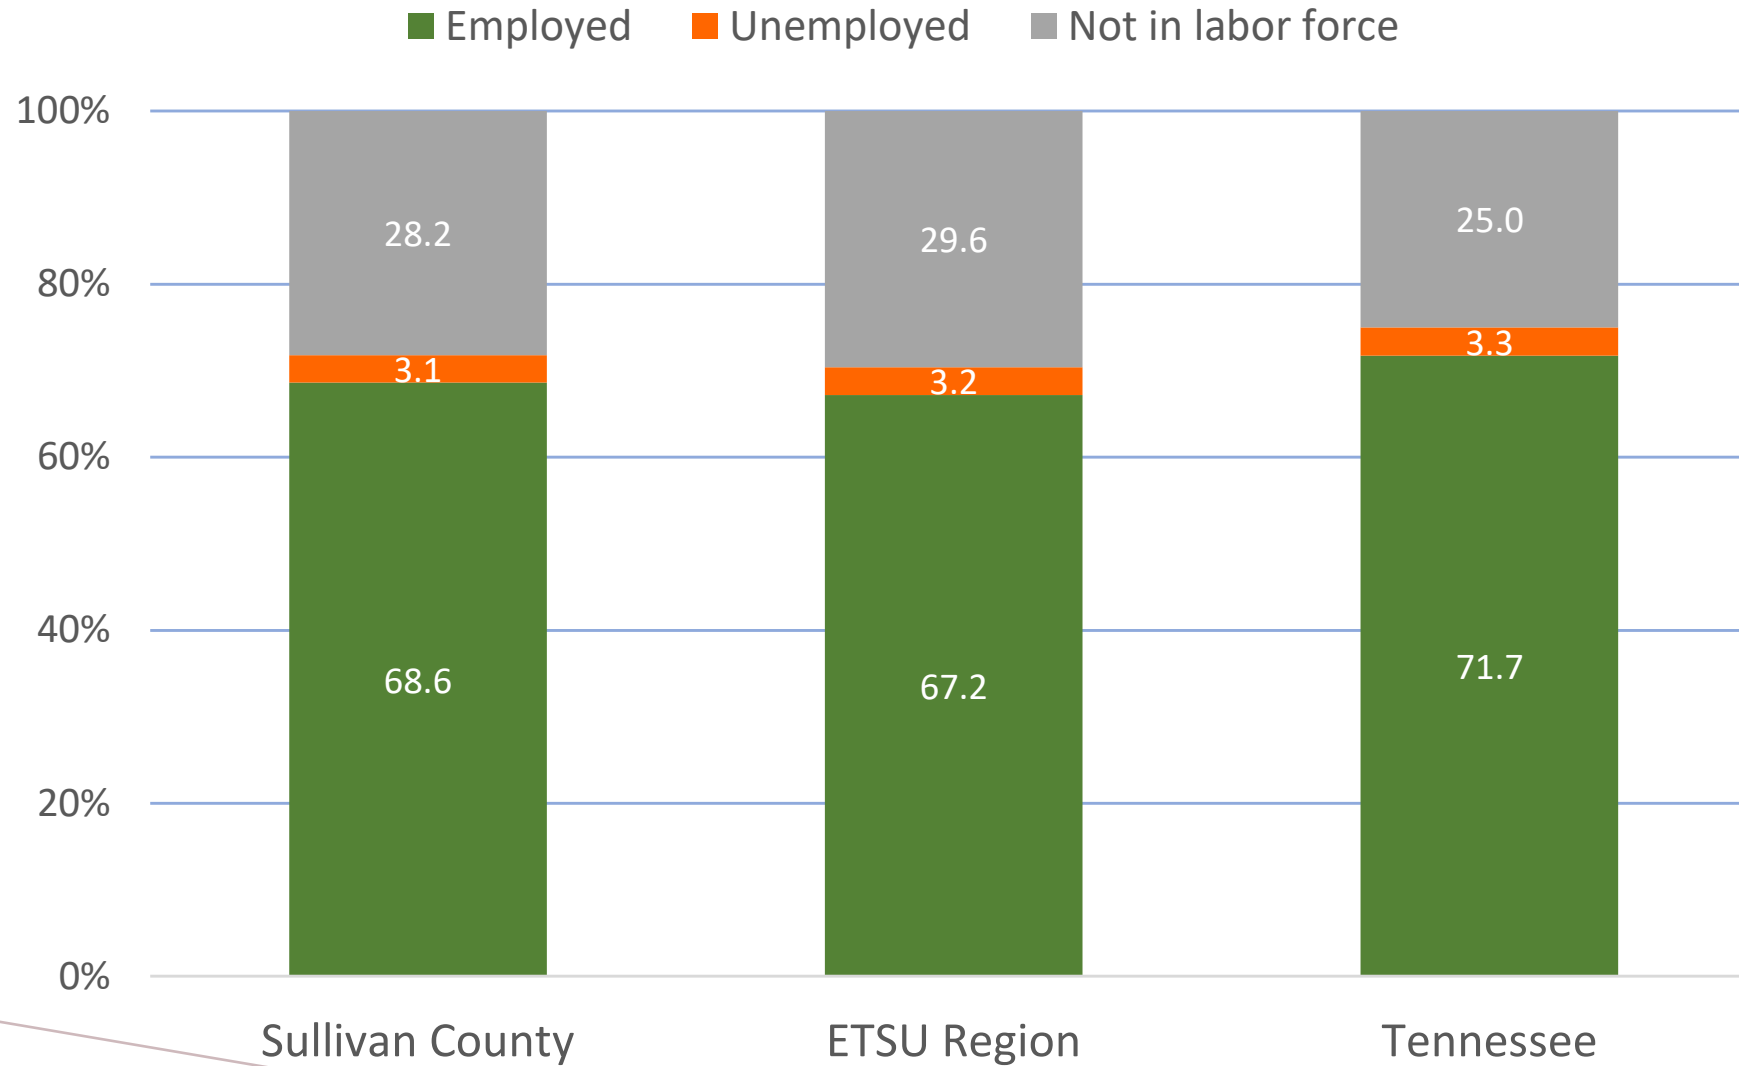

EDUCATIONAL ATTAINMENT OF 25 TO 64 YEAR OLD'S BY RACE/ETHNICITY – SULLIVAN COUNTY (2019)

Source: U.S. Census Bureau, American Community Survey Public Use Microdata Samples

EMPLOYMENT AND WORKFORCE

PERSONAL INCOME PER CAPITA

SULLIVAN COUNTY, ETSU REGION, TN

Source: U.S. Bureau of Economic Analysis

EMPLOYMENT STATUS (2019)

SULLIVAN COUNTY, ETSU REGION, TN

EMPLOYMENT STATUS BY AGE-GROUP (2019)

SULLIVAN COUNTY

OCCUPATIONS OF 25 TO 64 YEAR OLD'S

SULLIVAN COUNTY (2019)

ANNUAL NET MIGRATION OF 25 TO 64 YEAR OLDS

SULLIVAN COUNTY (2015-2019)

By Level of Education

Graduate, Professional

Bachelor's

Associate's

Some College