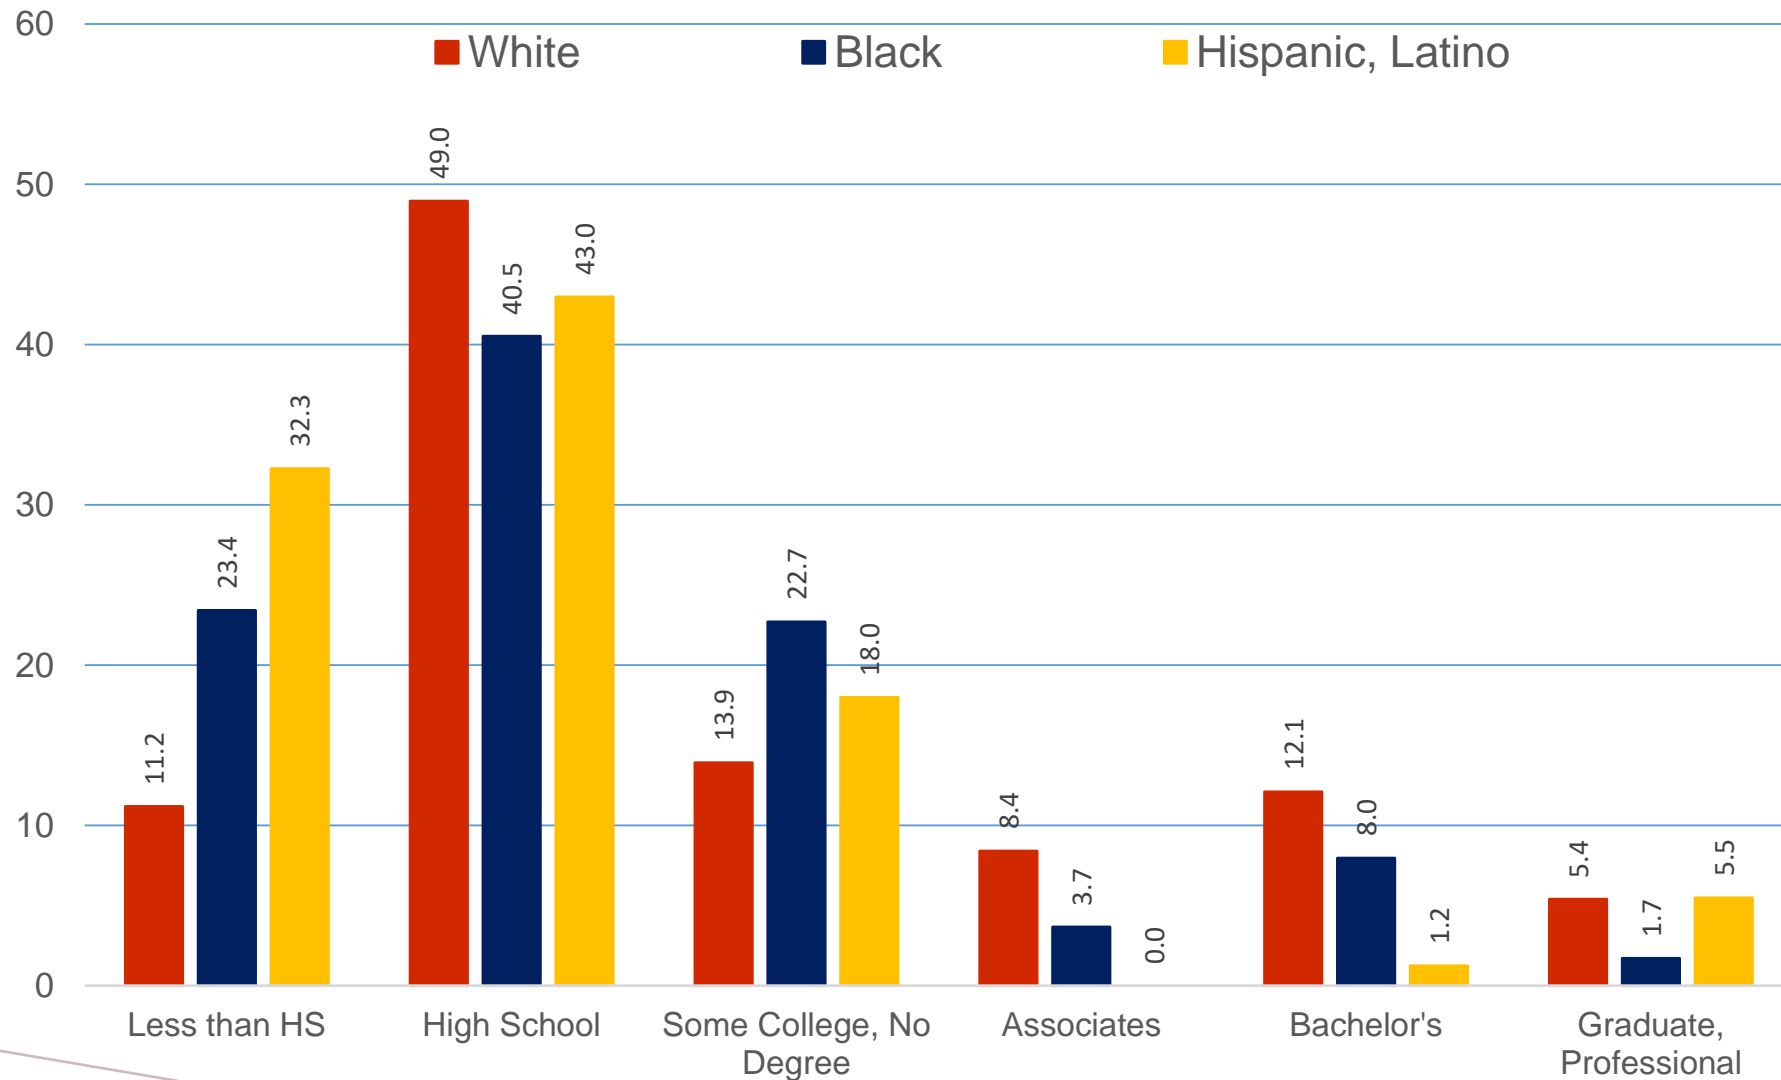

EDUCATIONAL ATTAINMENT OF 25 TO 39 YEAR OLD'S HAWKINS COUNTY, ETSU REGION, TN (2019)

Source: U.S. Census Bureau, American Community Survey Public Use Microdata Samples

PERCENTAGE CHANGE IN EDUCATIONAL ATTAINMENT FROM YOUNG (AGED 25 TO 39) TO OLDER (40 TO 64)

HAWKINS COUNTY, ETSU REGION, TN (2019)

Source: U.S. Census Bureau, American Community Survey Public Use Microdata Samples

EDUCATIONAL ATTAINMENT OF 25 TO 64 YEAR OLD'S BY RACE/ETHNICITY – HAWKINS COUNTY (2019)