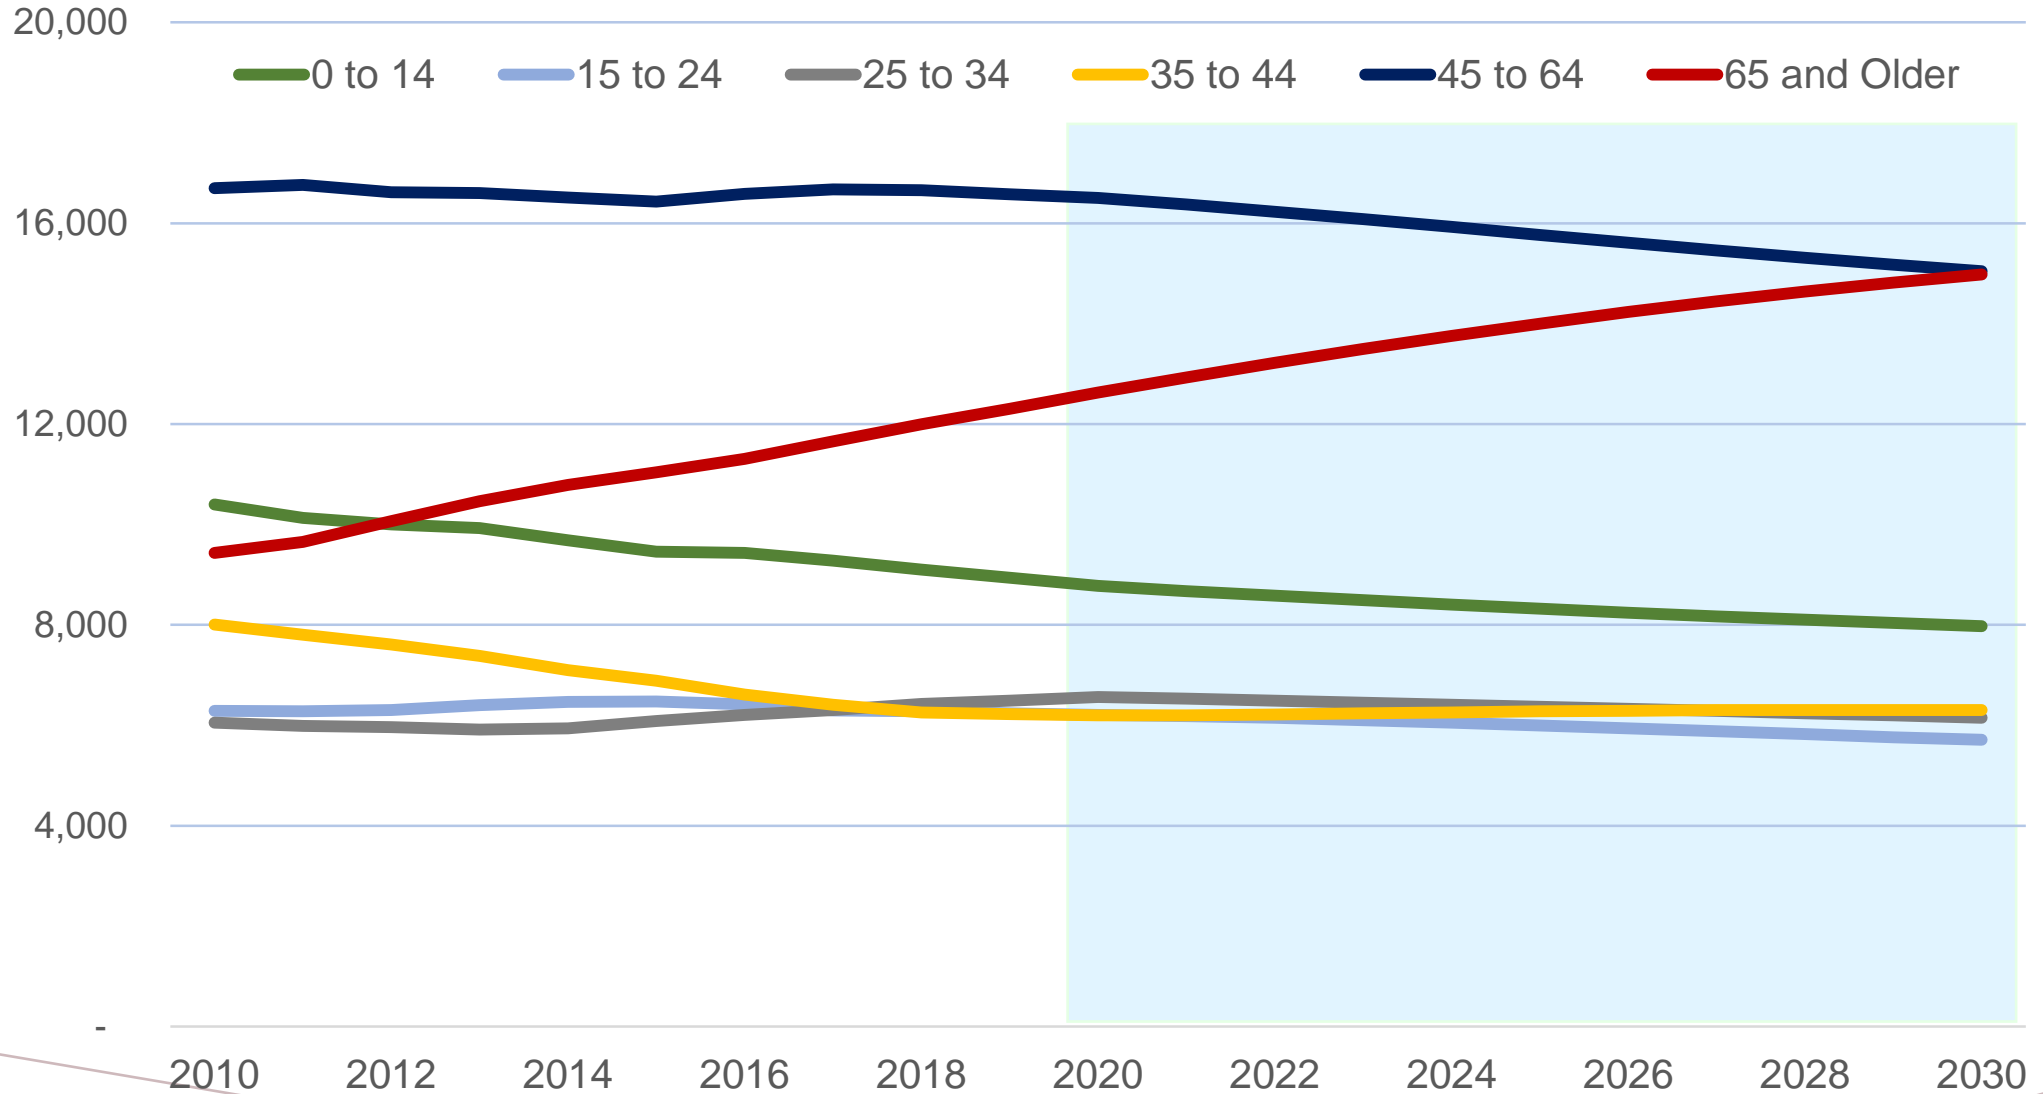

ETSU STEWARDSHIP OF PLACE

SPOTLIGHT ON
HAWKINS COUNTY

May 2021

THE EDUCATION PIPELINE LEADING TO ETSU

REGION-COUNTIES PRIMARILY SERVED

First-Time Freshmen – 68%

All Undergraduates – 74%

Combined Public Use Microdata Areas (PUMAs) for ETSU Region

POPULATION

POPULATION CHANGE BY AGE-GROUP

HAWKINS COUNTY 2010 TO 2030

POPULATION ESTIMATES OF MINORITIES – AGE 0 TO 24 HAWKINS COUNTY (2010 TO 2019)

Source: U.S. Census Bureau, TN State Data Center

CHANGE IN K-12 ENROLLMENT