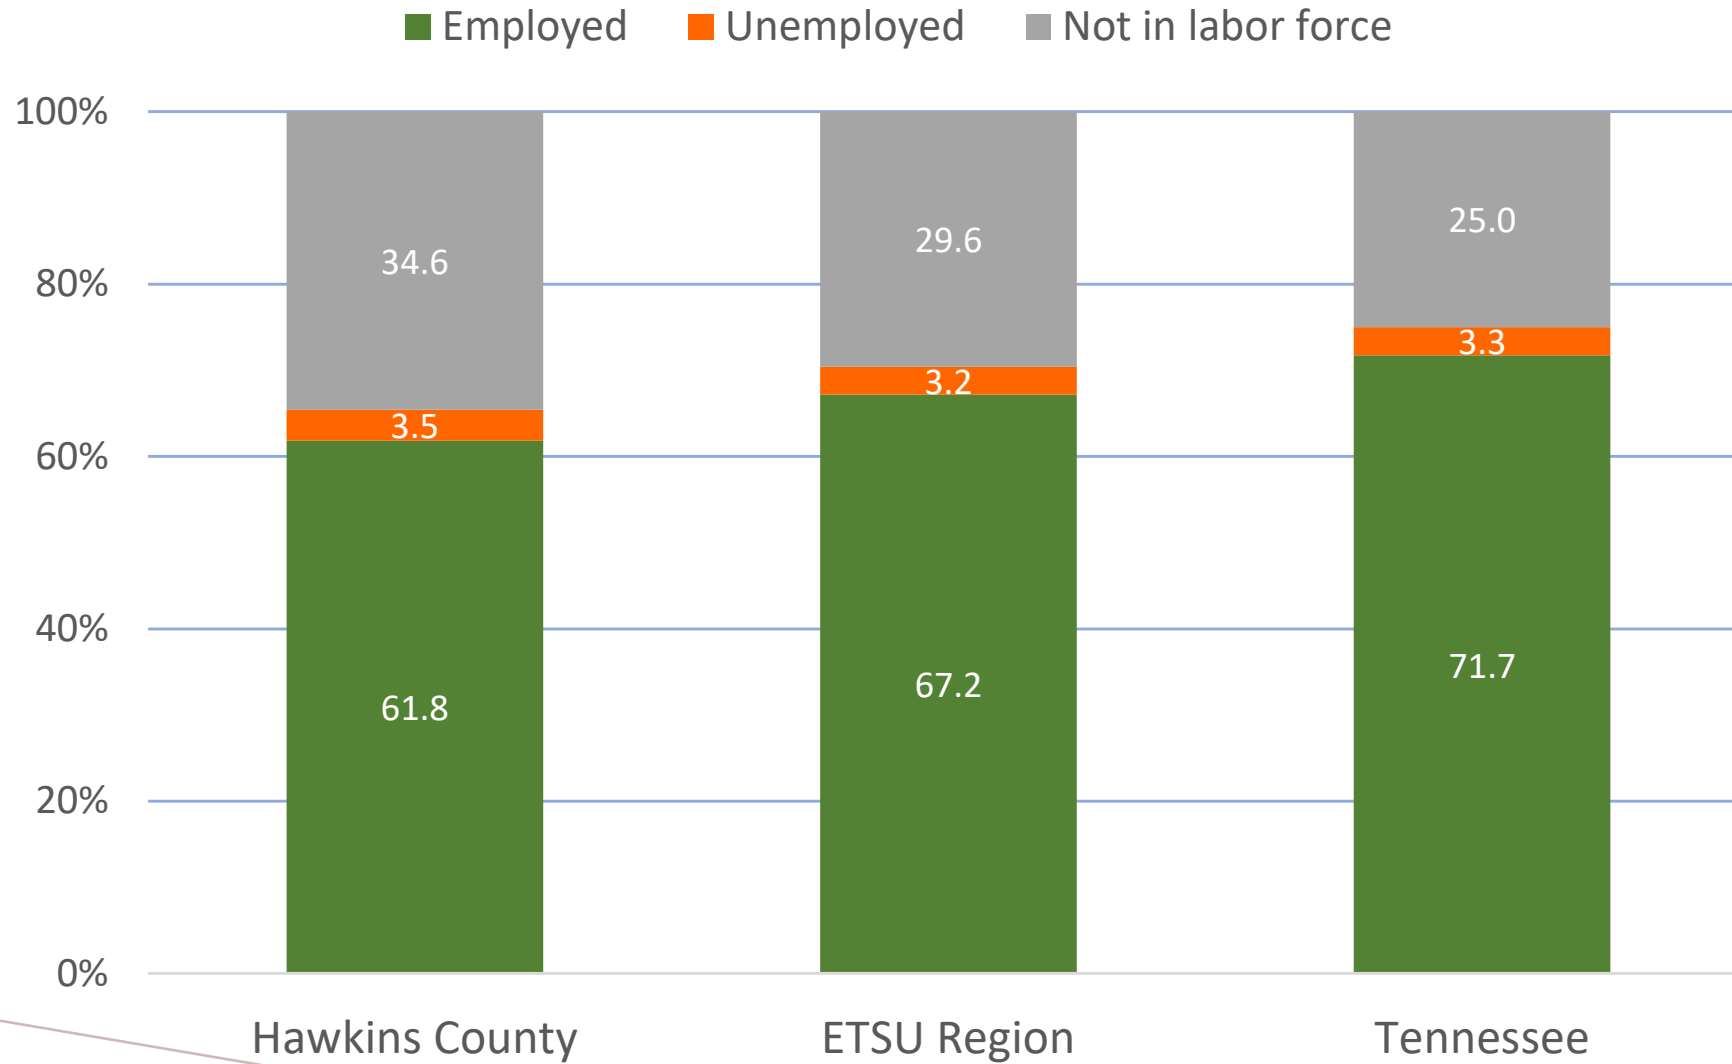

Source: U.S. Census Bureau, American Community Survey Public Use Microdata Samples

EMPLOYMENT AND WORKFORCE

PERSONAL INCOME PER CAPITA

HAWKINS COUNTY, ETSU REGION, TN

Source: U.S. Bureau of Economic Analysis

EMPLOYMENT STATUS (2019)

HAWKINS COUNTY, ETSU REGION, TN

EMPLOYMENT STATUS BY AGE-GROUP (2019)

HAWKINS COUNTY

OCCUPATIONS OF 25 TO 64 YEAR OLD'S

HAWKINS COUNTY (2019)

Source: U.S. Census Bureau, American Community Survey Public Use Microdata Samples