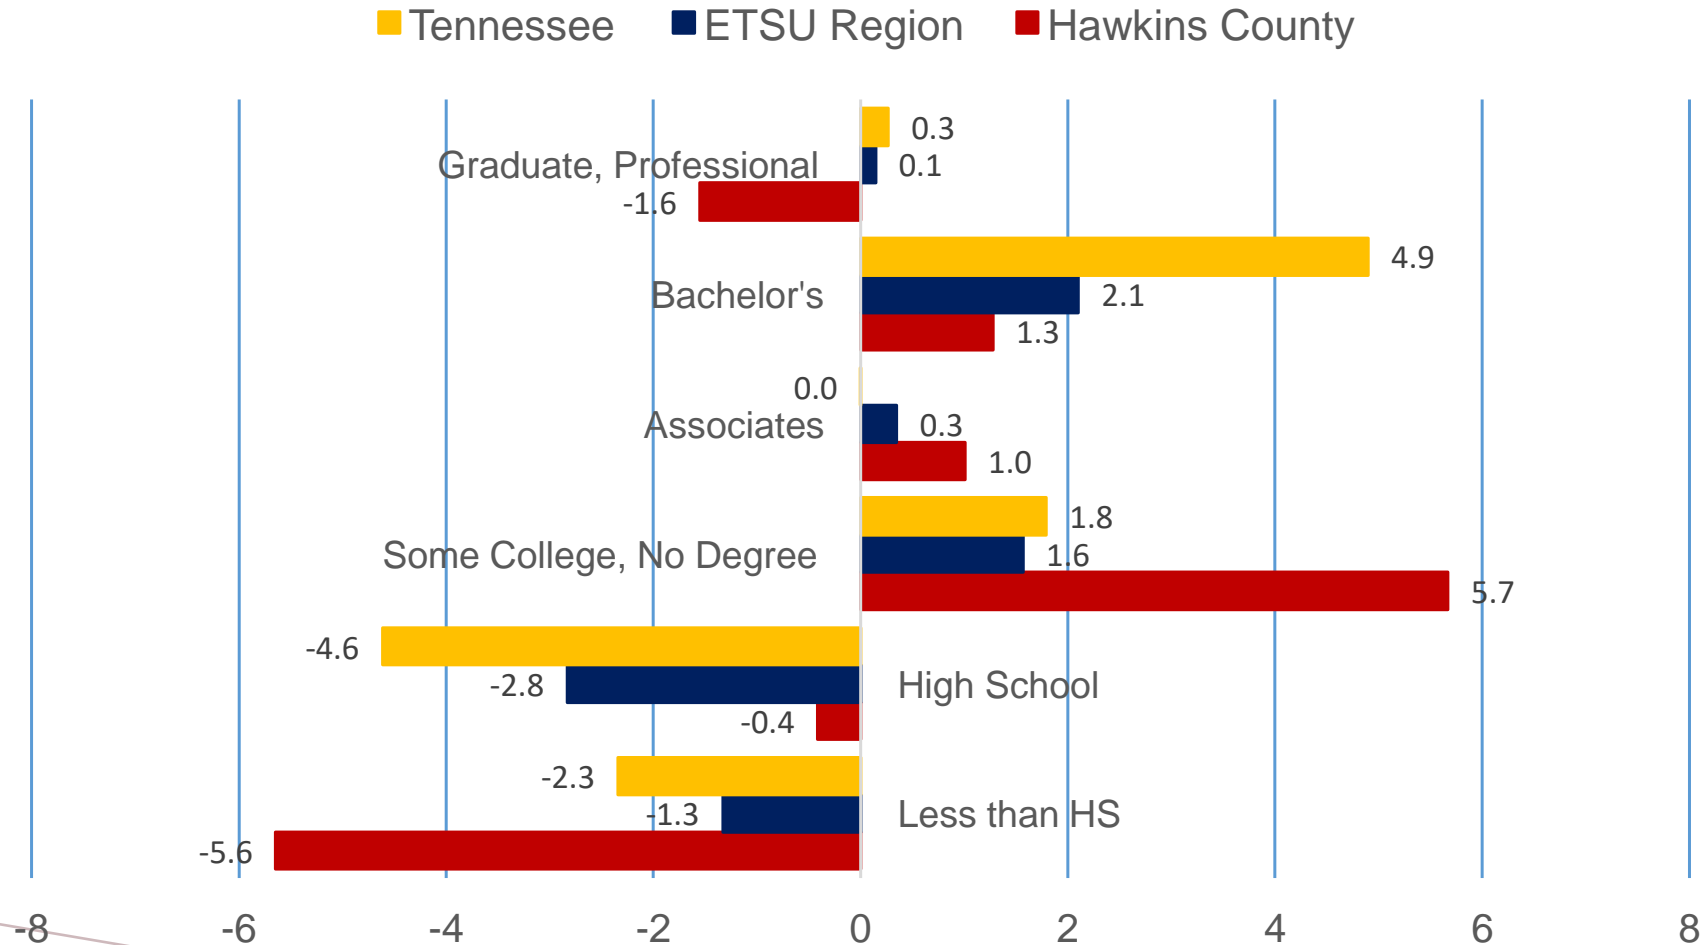

EDUCATIONAL ATTAINMENT OF 25 TO 39 YEAR OLD'S HAWKINS COUNTY, ETSU REGION, TN (2019)

Source: U.S. Census Bureau, American Community Survey Public Use Microdata Samples

PERCENTAGE CHANGE IN EDUCATIONAL ATTAINMENT FROM YOUNG (AGED 25 TO 39) TO OLDER (40 TO 64)

HAWKINS COUNTY, ETSU REGION, TN (2019)

Source: U.S. Census Bureau, American Community Survey Public Use Microdata Samples

EDUCATIONAL ATTAINMENT OF 25 TO 64 YEAR OLD'S BY RACE/ETHNICITY – HAWKINS COUNTY (2019)