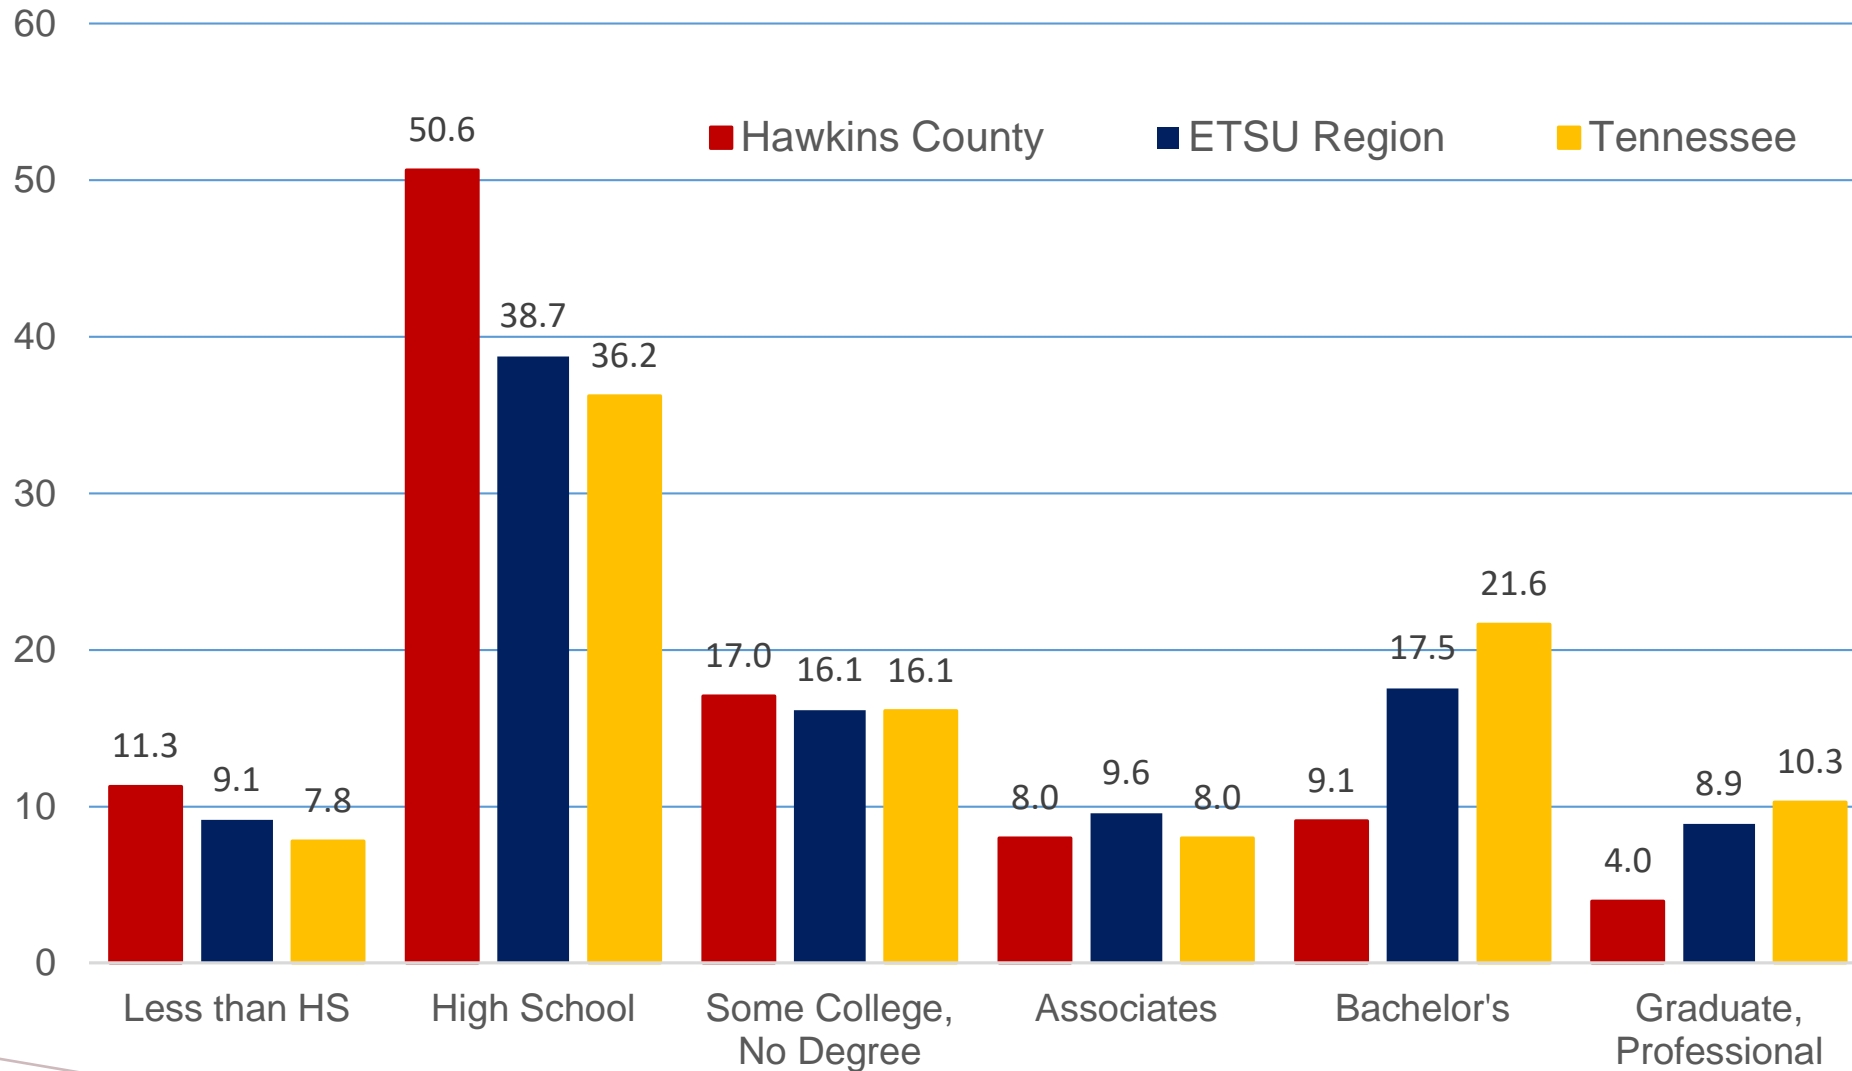

*HAWKINS
COUNTY*

Source: National Center for Education Statistics
<http://nces.ed.gov/ccd/elsi/>

EDUCATION

EDUCATIONAL ATTAINMENT OF 25 TO 64 YEAR OLD'S HAWKINS COUNTY, ETSU REGION, TN (2019)

Source: U.S. Census Bureau, American Community Survey Public Use Microdata Samples

EDUCATIONAL ATTAINMENT OF 25 TO 39 YEAR OLD'S HAWKINS COUNTY, ETSU REGION, TN (2019)

Source: U.S. Census Bureau, American Community Survey Public Use Microdata Samples

PERCENTAGE CHANGE IN EDUCATIONAL ATTAINMENT FROM YOUNG (AGED 25 TO 39) TO OLDER (40 TO 64)

HAWKINS COUNTY, ETSU REGION, TN (2019)

Source: U.S. Census Bureau, American Community Survey Public Use Microdata Samples

EDUCATIONAL ATTAINMENT OF 25 TO 64 YEAR OLD'S BY RACE/ETHNICITY – HAWKINS COUNTY (2019)