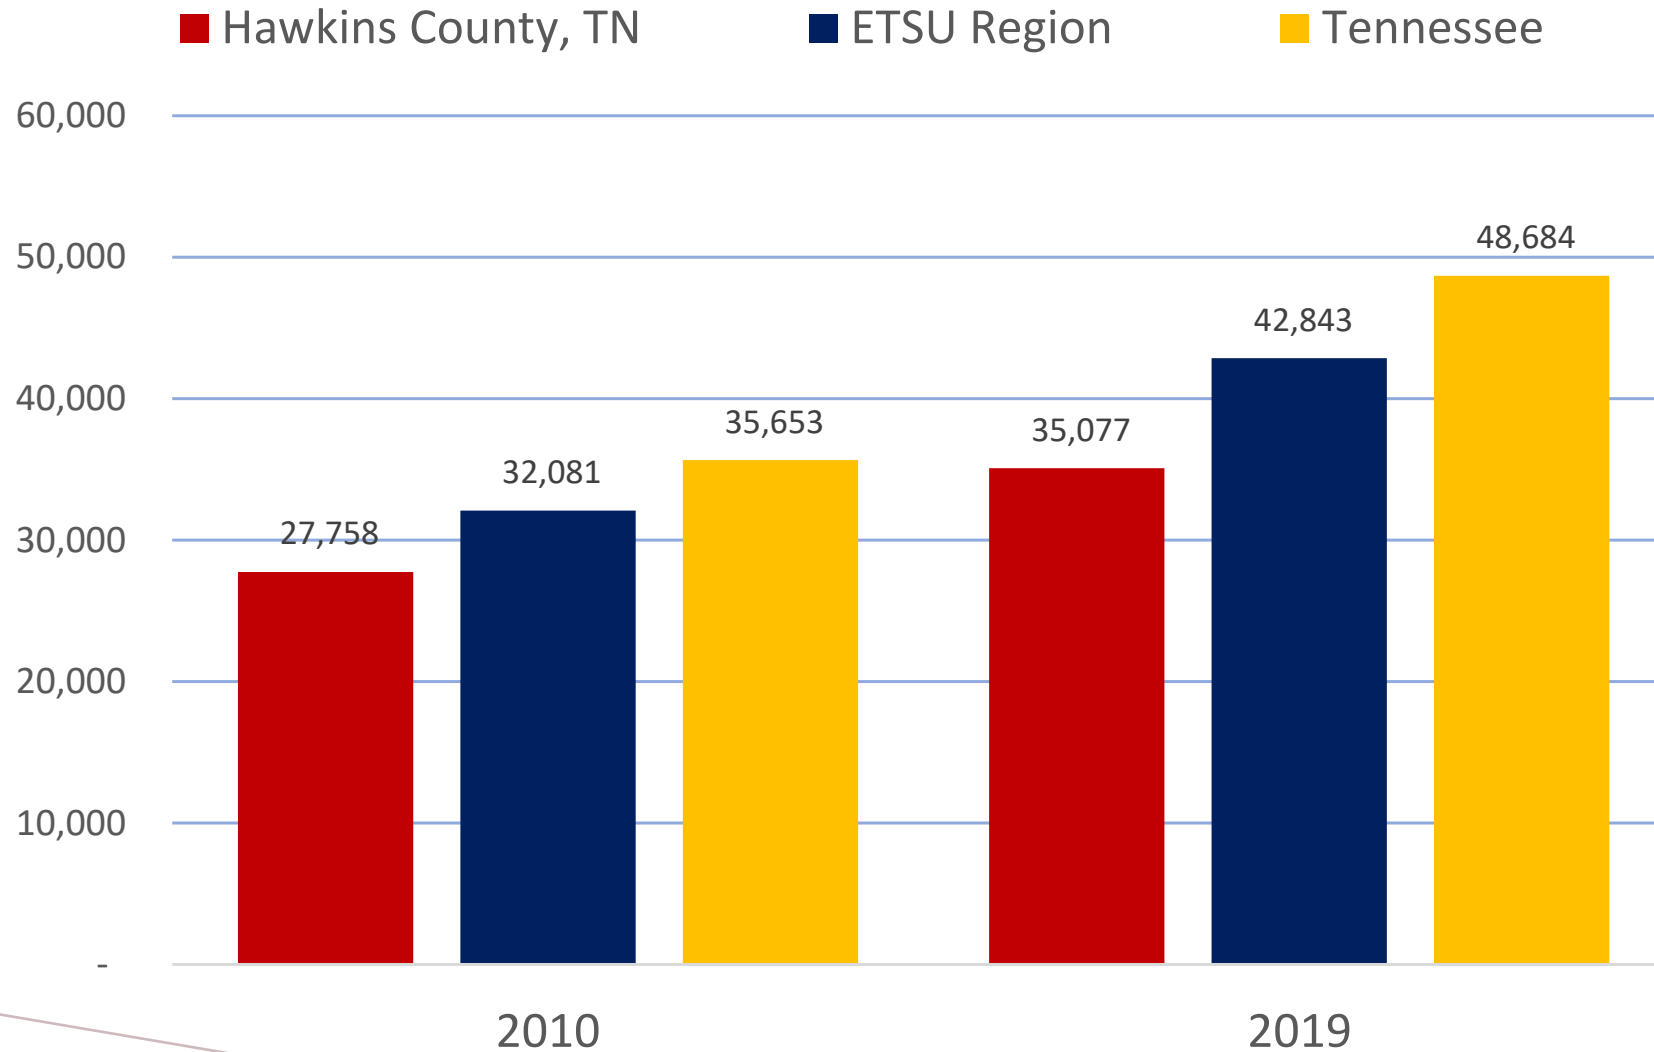

PERSONAL INCOME PER CAPITA

HAWKINS COUNTY, ETSU REGION, TN

Source: U.S. Bureau of Economic Analysis