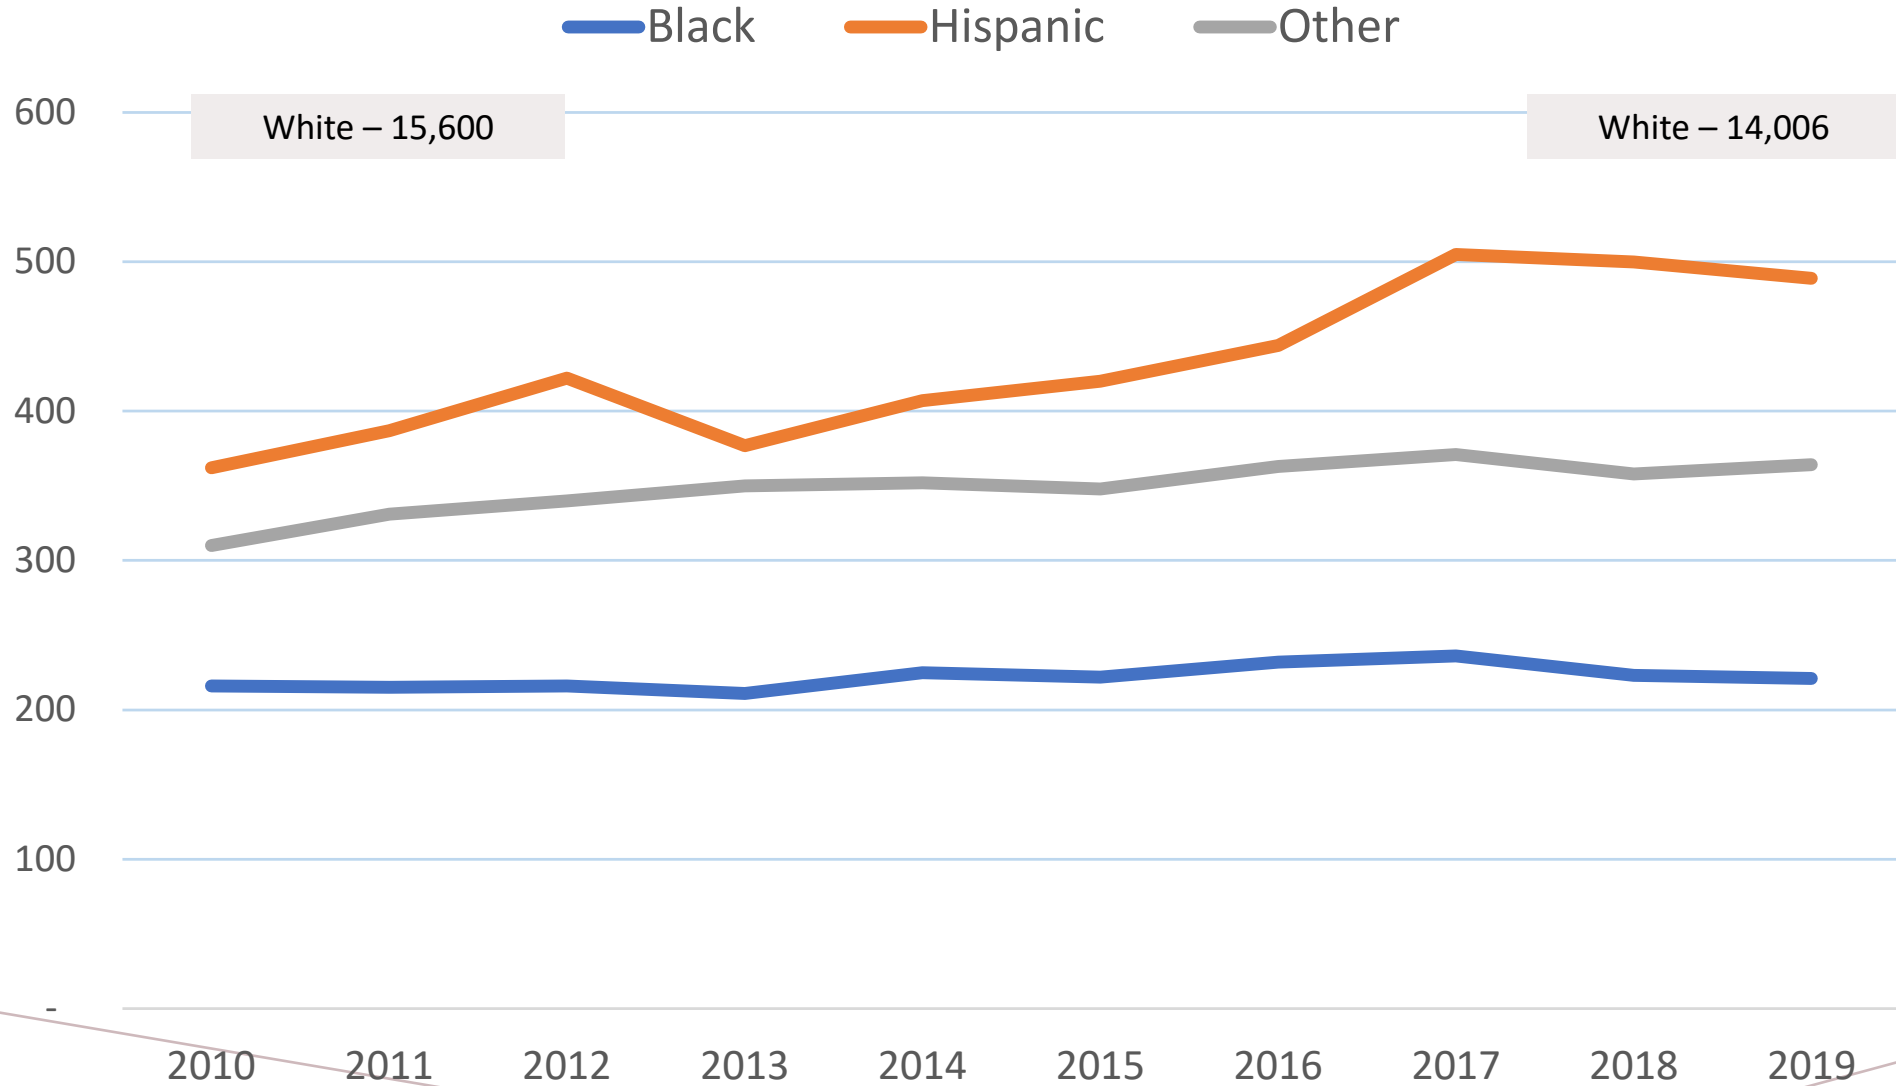

ETSU STEWARDSHIP OF PLACE

SPOTLIGHT ON
HAWKINS COUNTY

May 2021

THE EDUCATION PIPELINE LEADING TO ETSU

REGION-COUNTIES PRIMARILY SERVED

First-Time Freshmen – 68%

All Undergraduates – 74%

Combined Public Use Microdata Areas (PUMAs) for ETSU Region

POPULATION

POPULATION CHANGE BY AGE-GROUP

HAWKINS COUNTY 2010 TO 2030

POPULATION ESTIMATES OF MINORITIES – AGE 0 TO 24 HAWKINS COUNTY (2010 TO 2019)

Source: U.S. Census Bureau, TN State Data Center

CHANGE IN K-12 ENROLLMENT