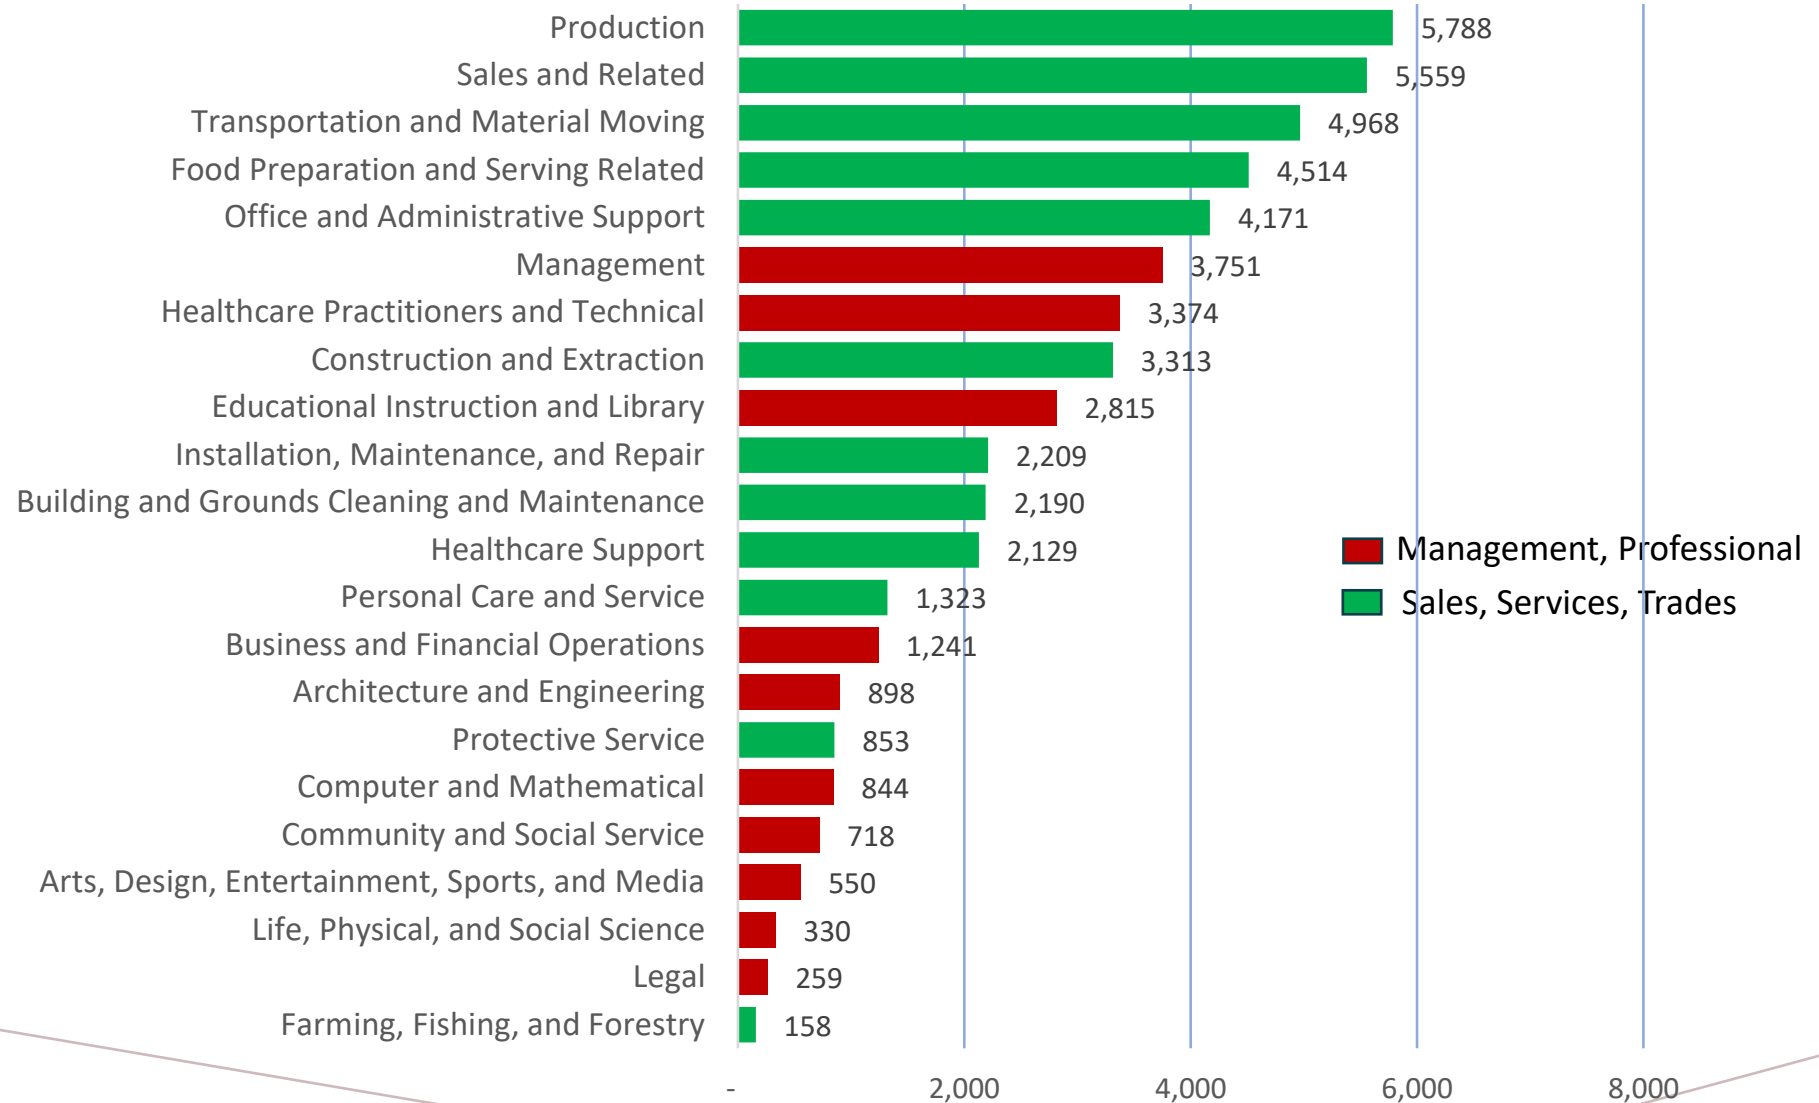

EMPLOYMENT STATUS (2019)

HAWKINS COUNTY, ETSU REGION, TN

EMPLOYMENT STATUS BY AGE-GROUP (2019)

HAWKINS COUNTY

OCCUPATIONS OF 25 TO 64 YEAR OLD'S

HAWKINS COUNTY (2019)

Source: U.S. Census Bureau, American Community Survey Public Use Microdata Samples