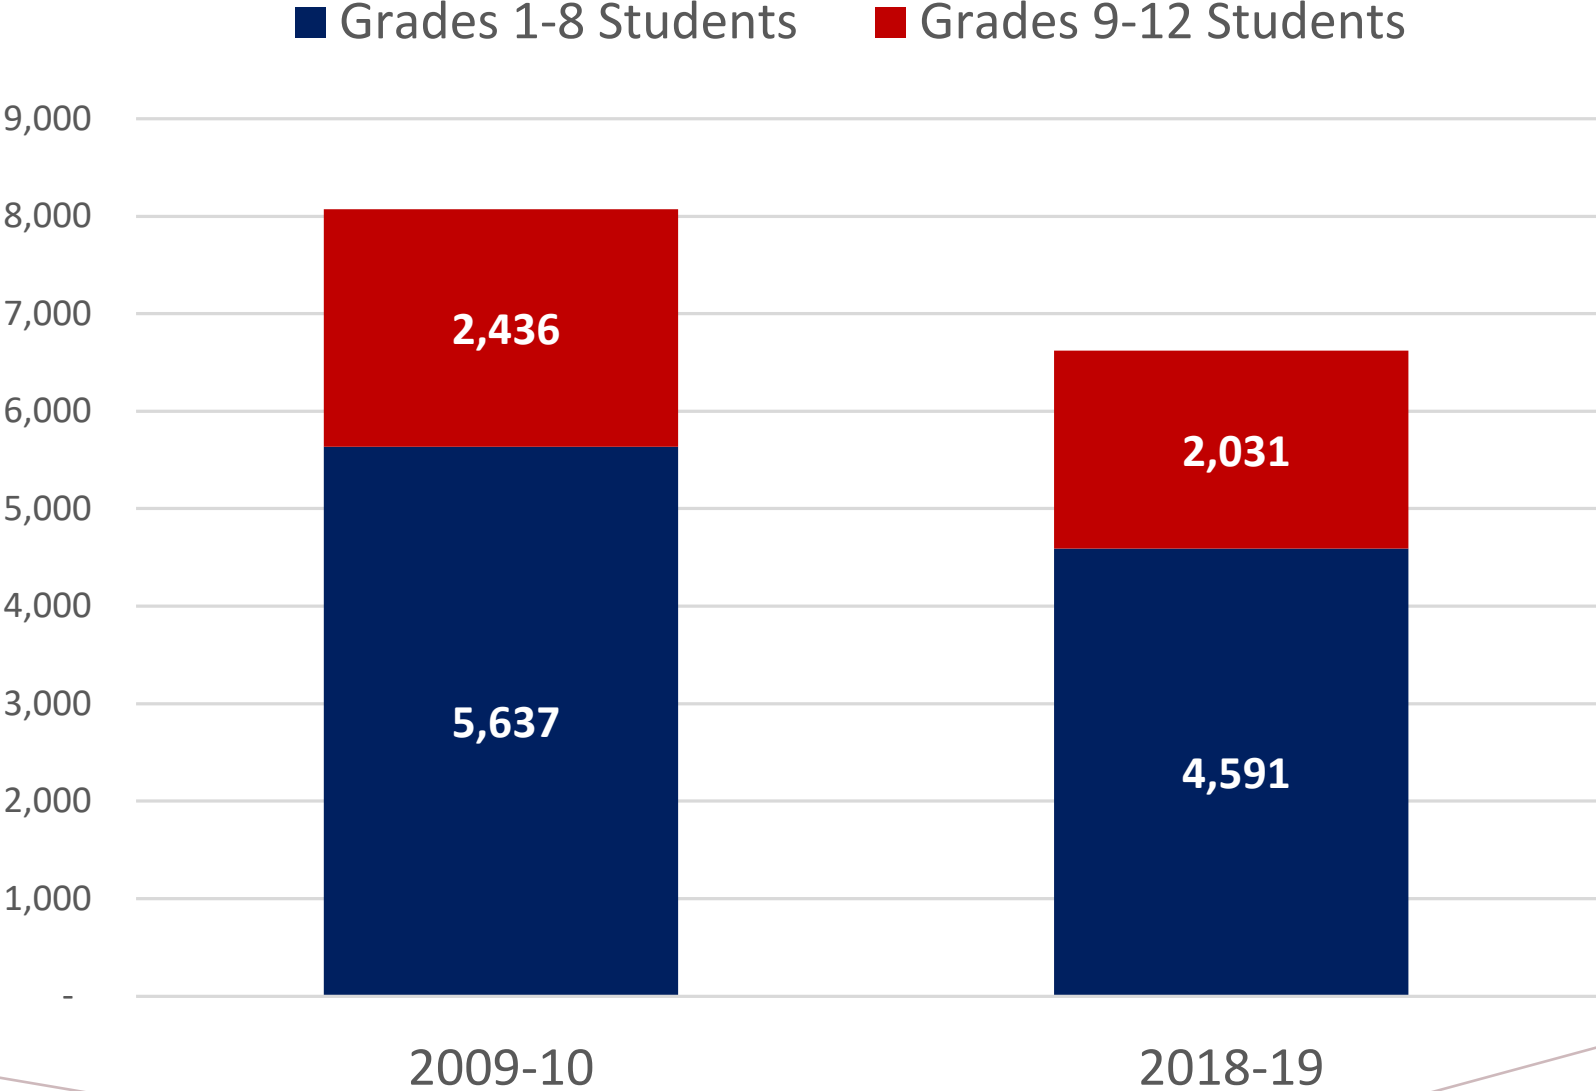

CHANGE IN K-12 ENROLLMENT

*HAWKINS
COUNTY*

Source: National Center for Education Statistics
<http://nces.ed.gov/ccd/elsi/>