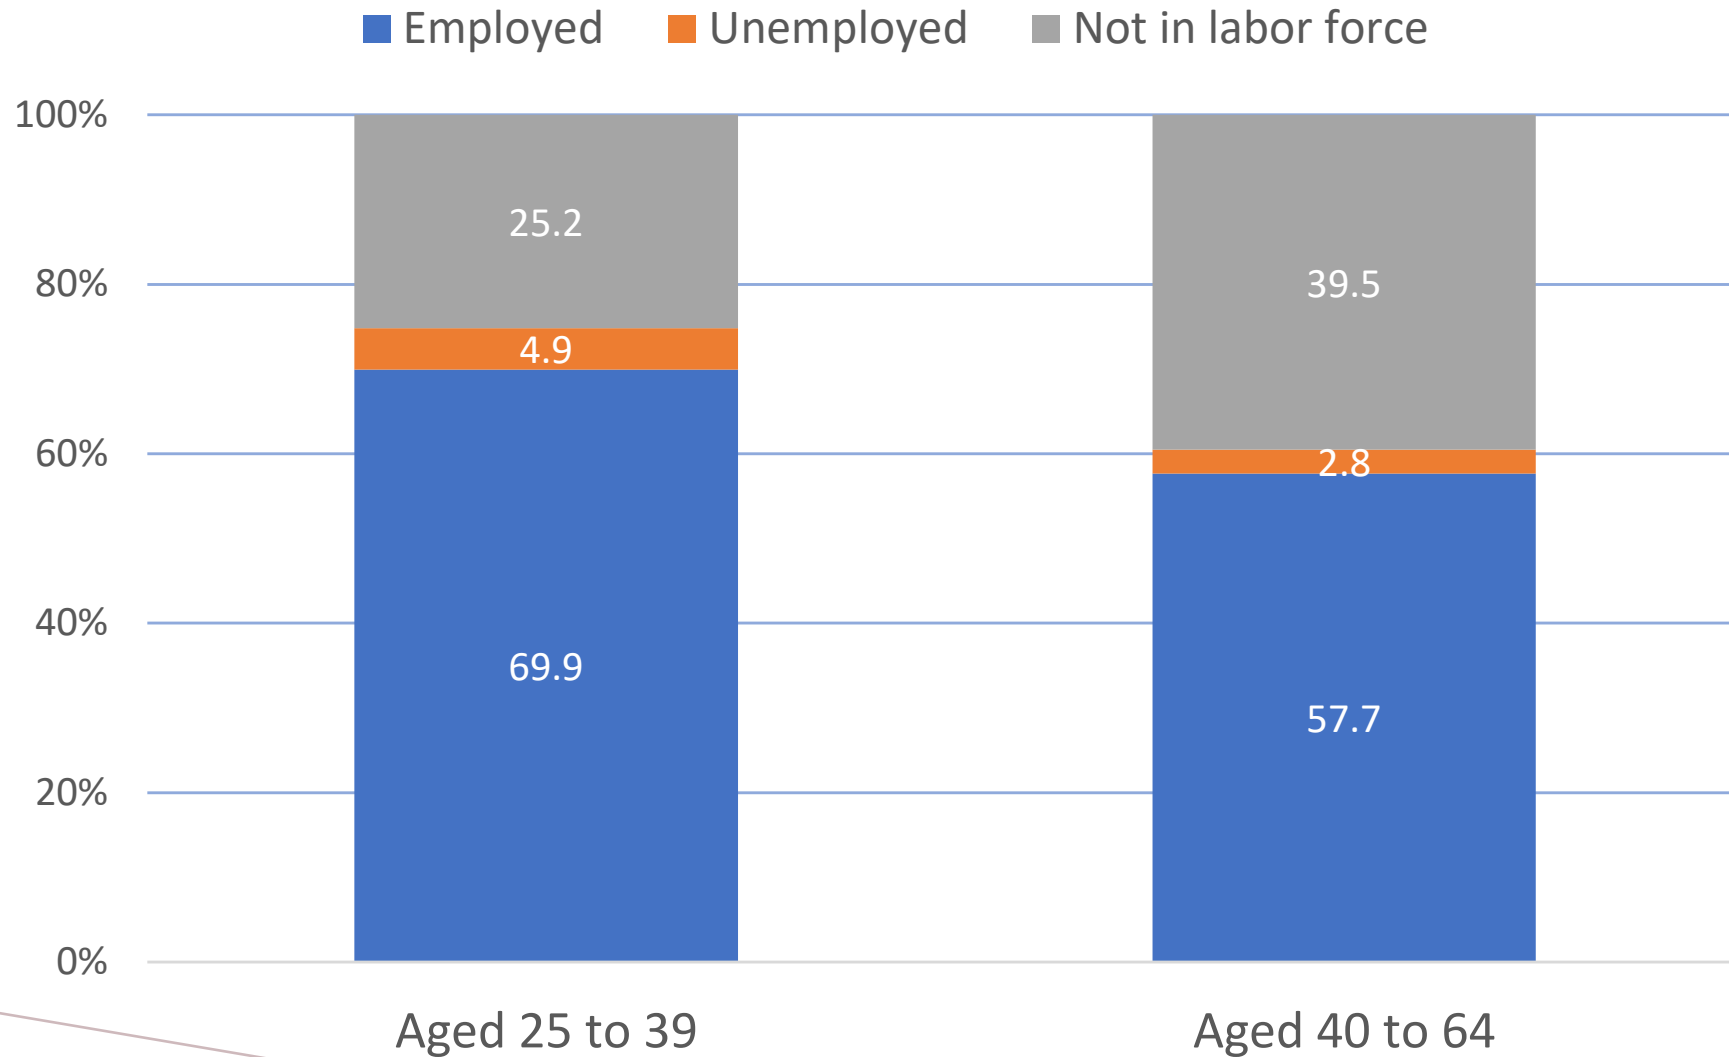

Source: U.S. Census Bureau, American Community Survey Public Use Microdata Samples

EMPLOYMENT AND WORKFORCE

PERSONAL INCOME PER CAPITA

HAWKINS COUNTY, ETSU REGION, TN

Source: U.S. Bureau of Economic Analysis

EMPLOYMENT STATUS (2019)

HAWKINS COUNTY, ETSU REGION, TN

EMPLOYMENT STATUS BY AGE-GROUP (2019)

HAWKINS COUNTY

OCCUPATIONS OF 25 TO 64 YEAR OLD'S

HAWKINS COUNTY (2019)

Source: U.S. Census Bureau, American Community Survey Public Use Microdata Samples