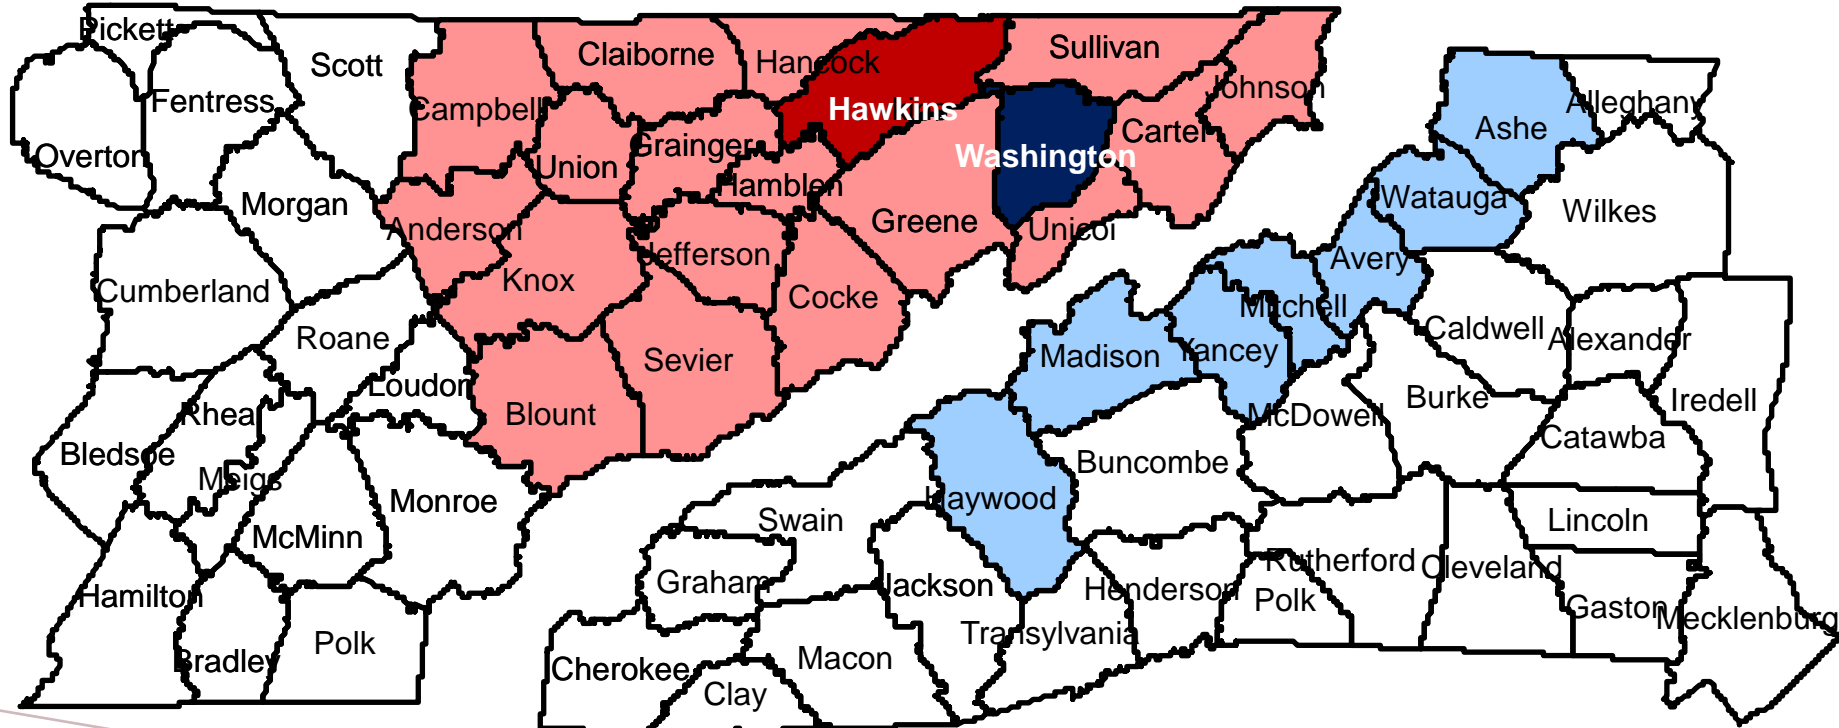

ETSU STEWARDSHIP OF PLACE

SPOTLIGHT ON
HAWKINS COUNTY

May 2021

THE EDUCATION PIPELINE LEADING TO ETSU

REGION-COUNTIES PRIMARILY SERVED

First-Time Freshmen – 68%

All Undergraduates – 74%

Combined Public Use Microdata Areas (PUMAs) for ETSU Region

Lowest Unit of Analysis for Most U.S. Census Bureau Data

PUMA	County and City
900	Campbell, Claiborne, Scott, Morgan & Hancock Counties
1000	Hawkins & Sullivan (Northwest) Counties--Kingsport City
1100	Sullivan County (Southeast)--Bristol City
1200	Greene, Carter, Unicoi & Johnson Counties
1300	Washington County--Johnson City
1400	Hamblen, Cocke & Grainger Counties
1500	Sevier & Jefferson Counties
1601	Anderson, Union & Knox (North) Counties--Oak Ridge (East) & Clinton Cities
1602	Knox County (East)
1603	Knoxville City
1604	Knox County (West)--Farragut Town
1700	Blount County

HAWKINS COUNTY, ETSU REGION, TN (2019)

Source: U.S. Census Bureau, American Community Survey Public Use Microdata Samples

EDUCATIONAL ATTAINMENT OF 25 TO 64 YEAR OLD'S BY RACE/ETHNICITY – HAWKINS COUNTY (2019)