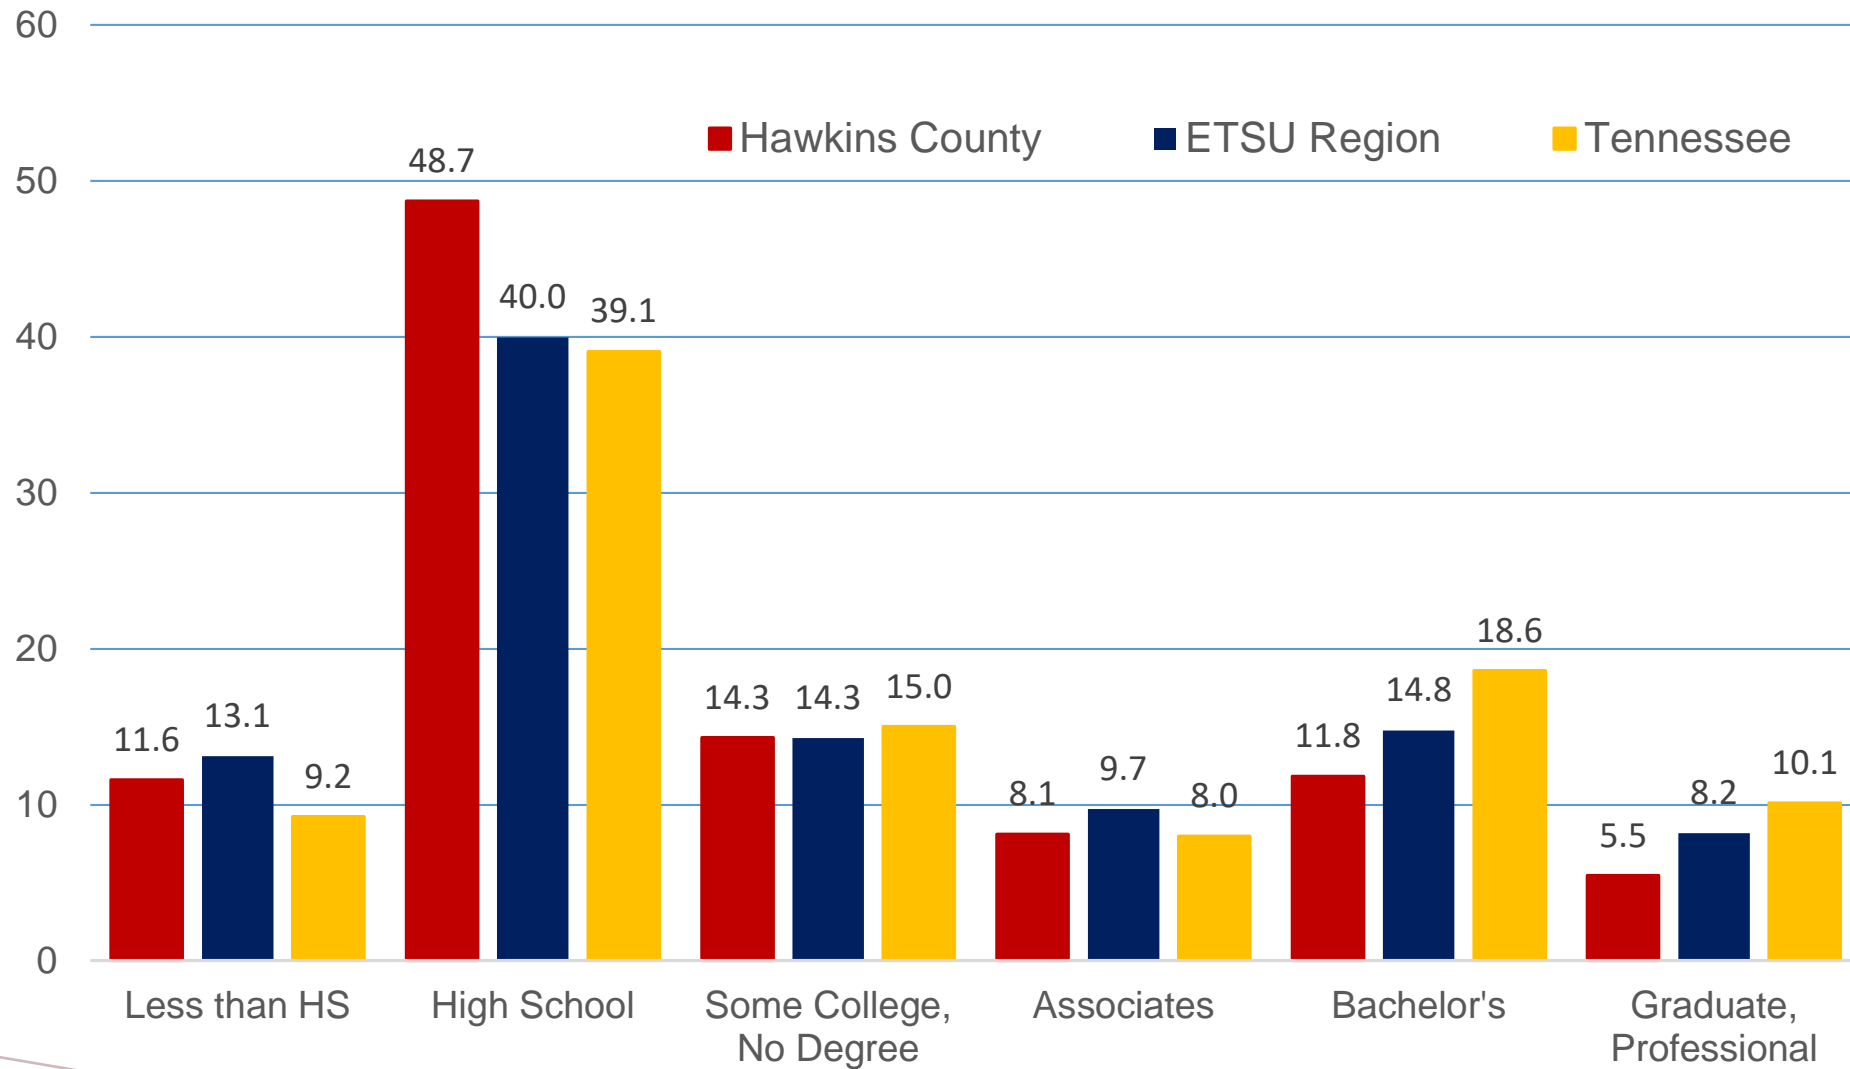

POPULATION

POPULATION CHANGE BY AGE-GROUP

HAWKINS COUNTY 2010 TO 2030

POPULATION ESTIMATES OF MINORITIES – AGE 0 TO 24 HAWKINS COUNTY (2010 TO 2019)

Source: U.S. Census Bureau, TN State Data Center

CHANGE IN K-12 ENROLLMENT

*HAWKINS
COUNTY*

Source: National Center for Education Statistics
<http://nces.ed.gov/ccd/elsi/>

EDUCATION

EDUCATIONAL ATTAINMENT OF 25 TO 64 YEAR OLD'S HAWKINS COUNTY, ETSU REGION, TN (2019)

Source: U.S. Census Bureau, American Community Survey Public Use Microdata Samples

EDUCATIONAL ATTAINMENT OF 25 TO 39 YEAR OLD'S HAWKINS COUNTY, ETSU REGION, TN (2019)

Source: U.S. Census Bureau, American Community Survey Public Use Microdata Samples

PERCENTAGE CHANGE IN EDUCATIONAL ATTAINMENT FROM YOUNG (AGED 25 TO 39) TO OLDER (40 TO 64)

HAWKINS COUNTY, ETSU REGION, TN (2019)

Source: U.S. Census Bureau, American Community Survey Public Use Microdata Samples

EDUCATIONAL ATTAINMENT OF 25 TO 64 YEAR OLD'S BY RACE/ETHNICITY – HAWKINS COUNTY (2019)