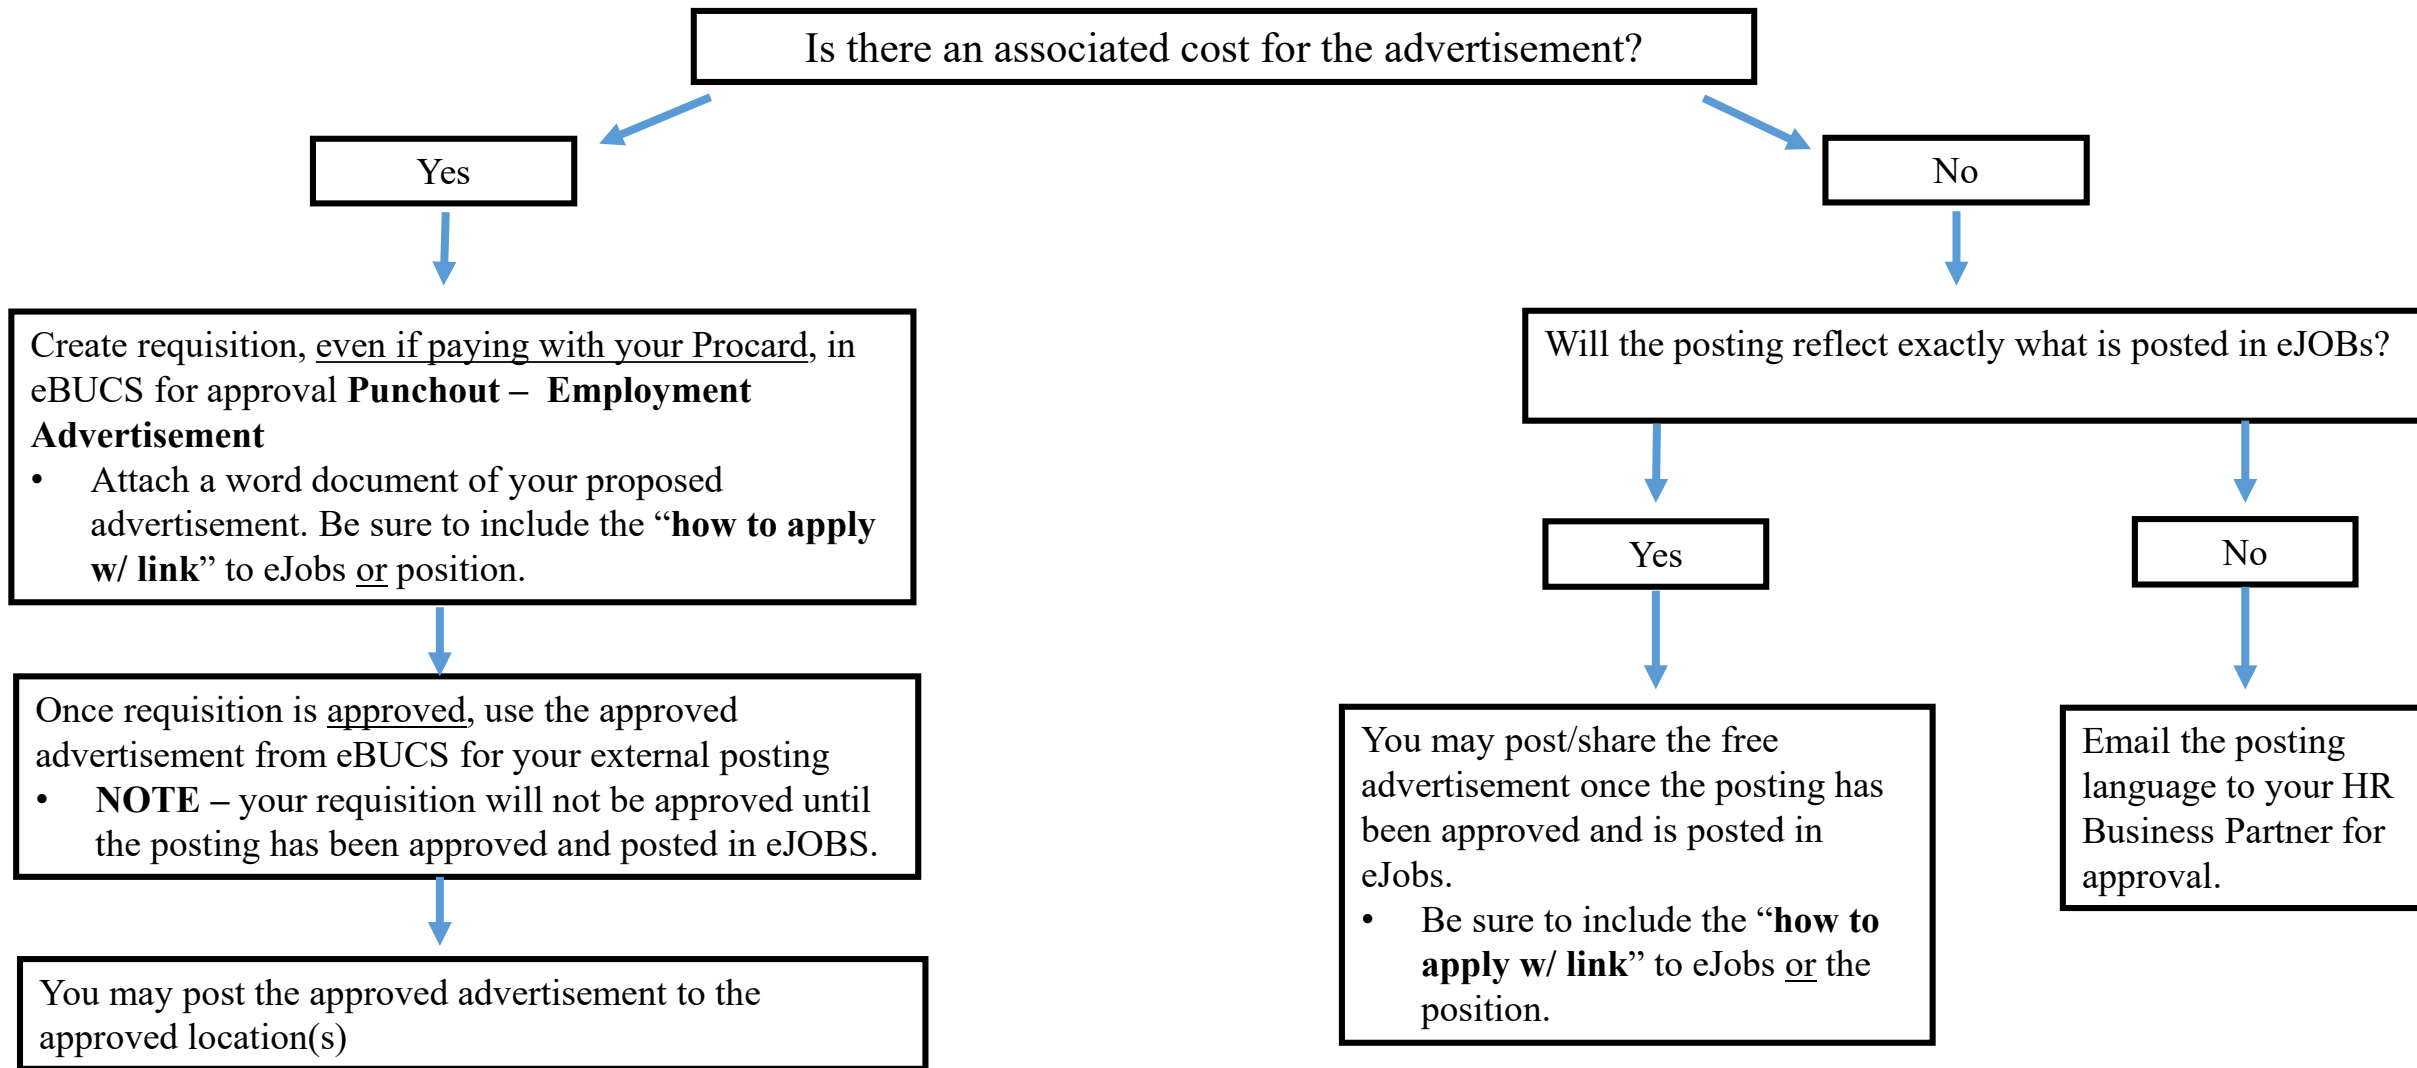

EXTERNAL ADVERTISEMENTS

For questions or concerns on post external job advertisements, please contact Human Resources at:
423-439-4457 / hr@etsu.edu / contact your [HR Business Partner](#)